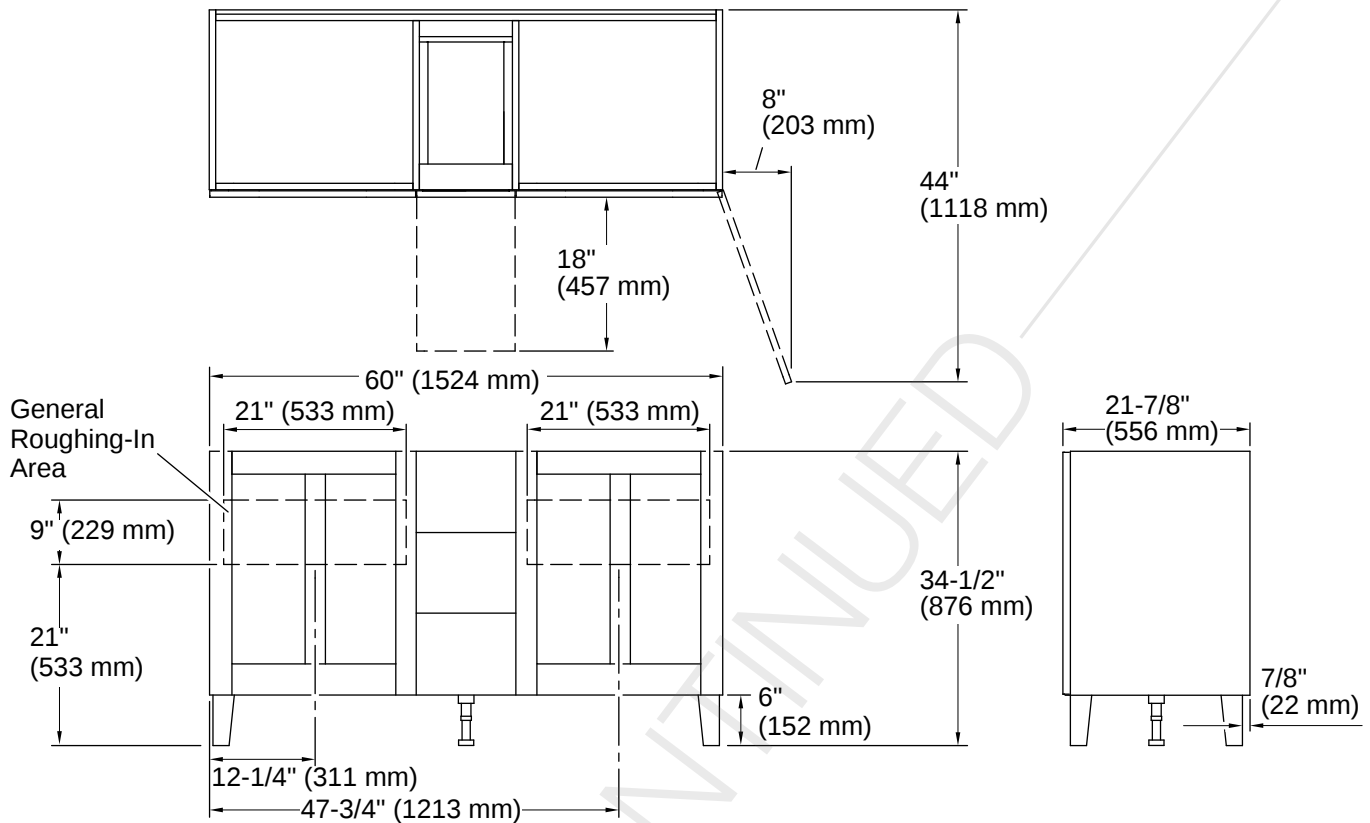

Installation Notes

Install this product according to the installation instructions.

Decorative cabinet hardware is not supplied. Refer to the KOHLER bath accessories line for recommended cabinet hardware to complement your vanity.

Select the type of fastener based upon the wall material. Two 250 lb (113.4 kg) minimum load bearing fasteners are recommended.