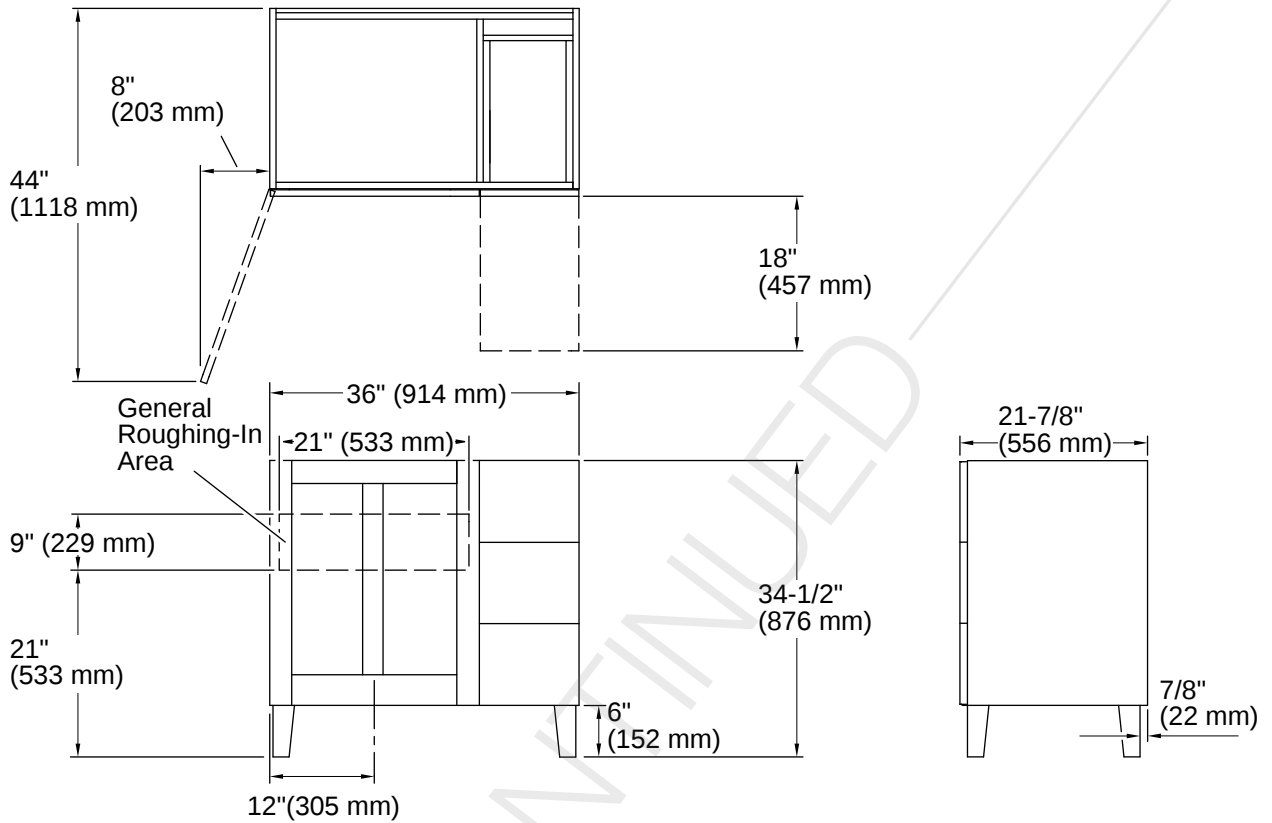

Installation Notes

Install this product according to the installation instructions.

Decorative cabinet hardware is not supplied. Refer to the KOHLER bath accessories line for recommended cabinet hardware to complement your vanity.

Select the type of fastener based upon the wall material. Two 250 lb (113.4 kg) minimum load bearing fasteners are recommended.