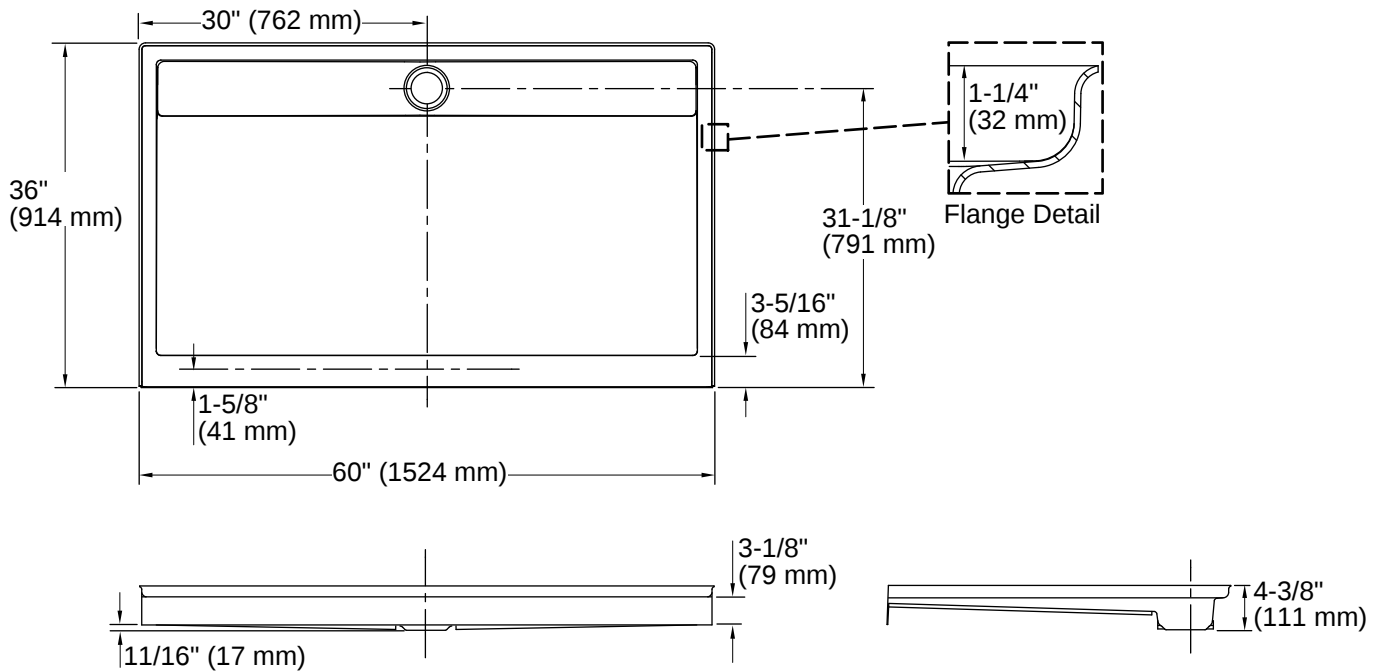

Groove® | K-9928

60" x 36" alcove shower base, center drain

Features

- Low-threshold design for easy entry and exit
- Recessed rear drain
- Single threshold for three-wall installation
- Requires K-9333 Groove aluminum drain cover or K-9337 Groove teak drain cover (sold separately)

THE BOLD LOOK
OF **KOHLER**®

Codes/Standards

CSA B45.5/IAPMO Z124
ASTM E162
ASTM E662

Technical Information

All product dimensions are nominal.

Drain Location:	Center
Drain Hole Diameter:	3-3/8" (86 mm)
Shower Ledge Minimum Flat:	2-7/16" (61 mm)
Minimum Floor Load:	20 lbs/ft ²
Weight:	63 lbs (28.6 kg)

Installation Notes

Install this product according to the installation instructions.

Measure your actual product for rough-in details.

Shimming may be required to level the fixture.

Shimming may be required between the stud frame and the fixture.