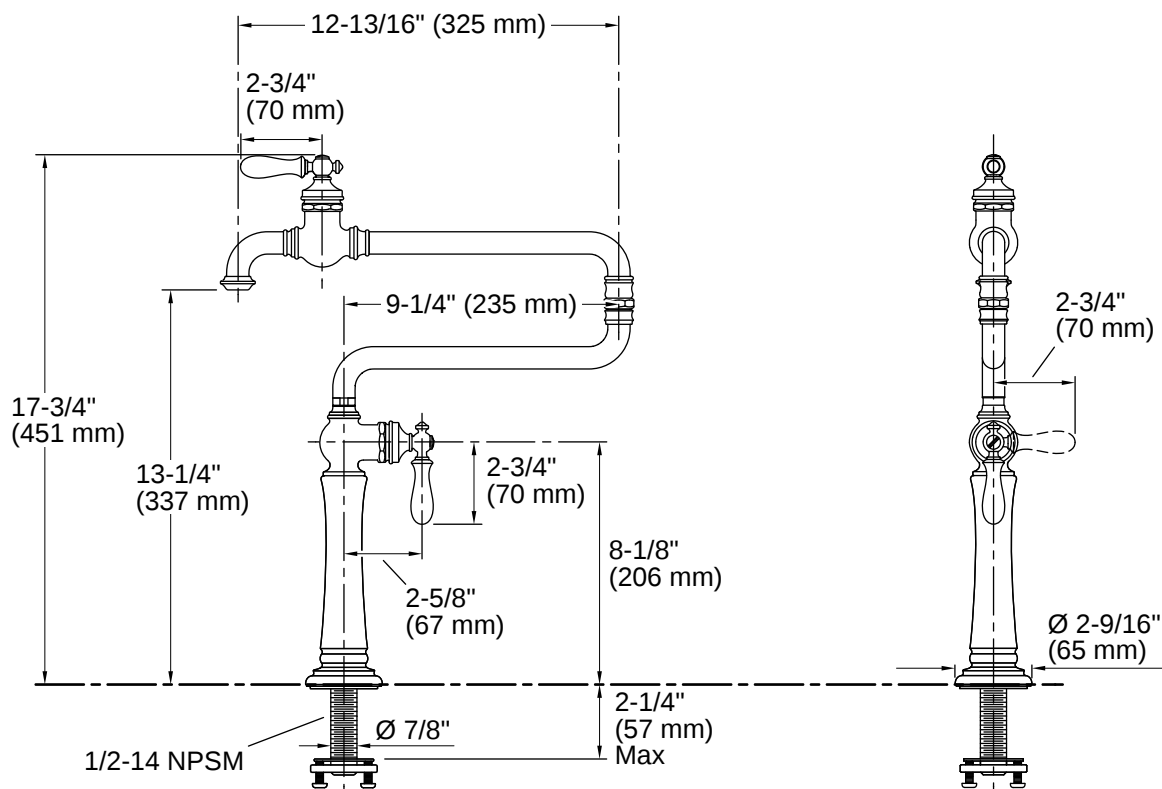

Codes/Standards

ASME A112.18.1/CSA B125.1
NSF/ANSI/CAN 372
NSF/ANSI/CAN 61

Technical Information

All product dimensions are nominal.

Handle

Handle Style/ Type: Lever

Spout

Spout Reach: 22" (559 mm)

Flow Rate

Faucet Flow Rate: 3.2 gpm (12.1 l/min)

Valves

Included Valve: Ceramic disc

Recommended Products/Accessories

K-23723 Faucet cleaner

Warranty

See website for detailed warranty information.

KOHLER® Faucet Lifetime Limited Warranty

Installation Notes

Install this product according to the installation instructions.

Supply hose not included. Requires a flexible supply hose with a 3/8" compression nut and 1/2-14 NPSM nut.