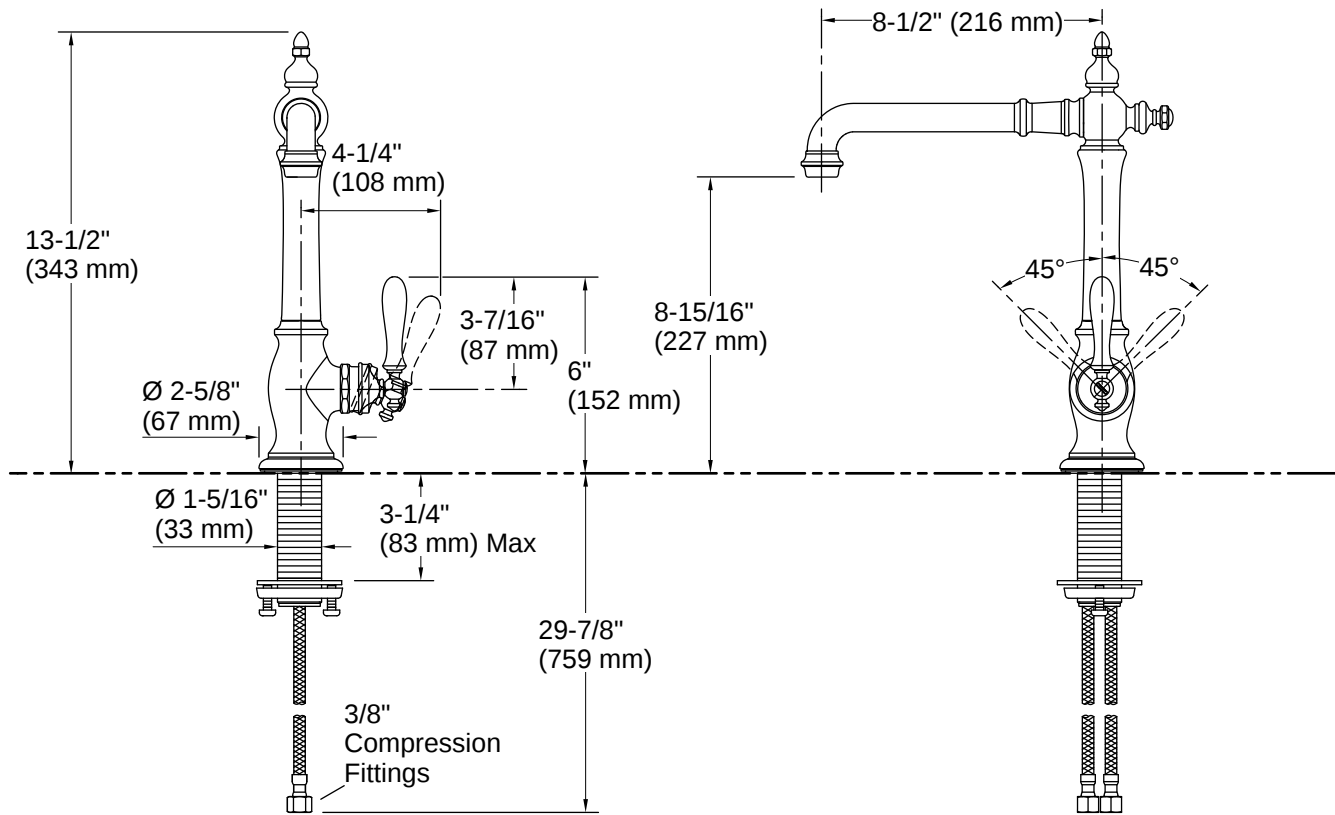

Installation

- Single-hole installation (three-hole escutcheon sold separately)
- Flexible connections for easy installation

Installation Notes

Install this product according to the installation instructions.

ADA compliant for faucet handles only
ADA, CSA B651 compliant when installed to the specific requirements of these regulations.