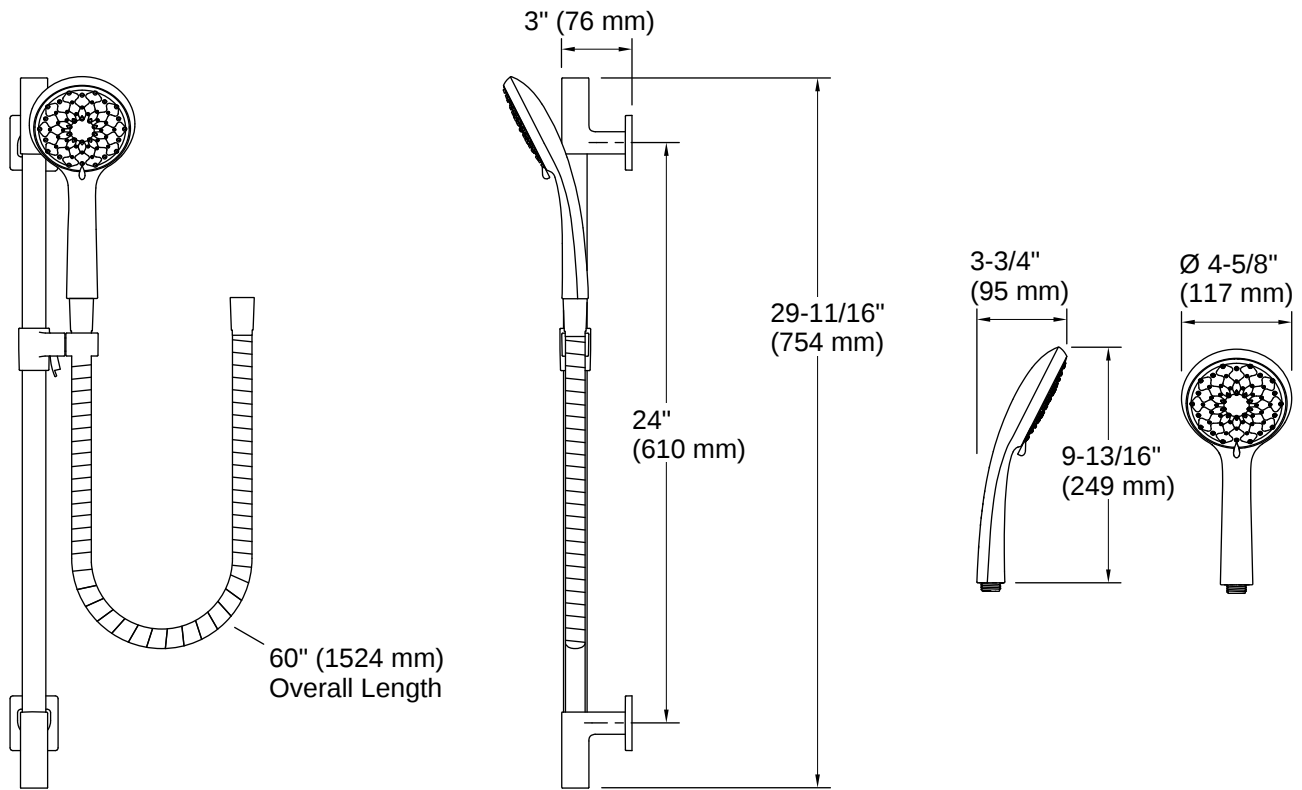

Installation

- Wall-mount

Installation Notes

Install this product according to the installation instructions.

Install this product according to the installation instructions. Plumbing codes require approved backflow prevention devices to be installed in-line to handshowers. Please consult with local plumbing officials.

IMPORTANT! The sidebar must be mounted to stud framing at both the top and bottom mounting locations. Do not use or depend on plastic wall anchors to attach the sidebar.