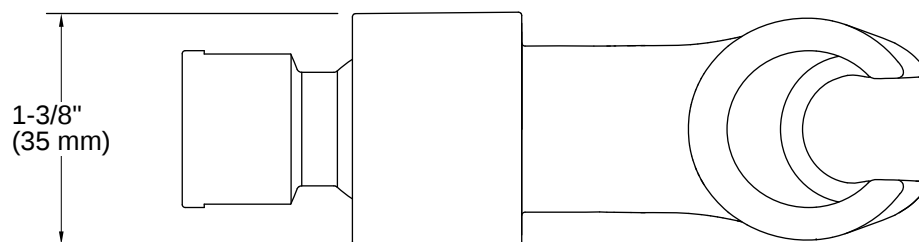

Installation Notes

Install this product according to the installation instructions.