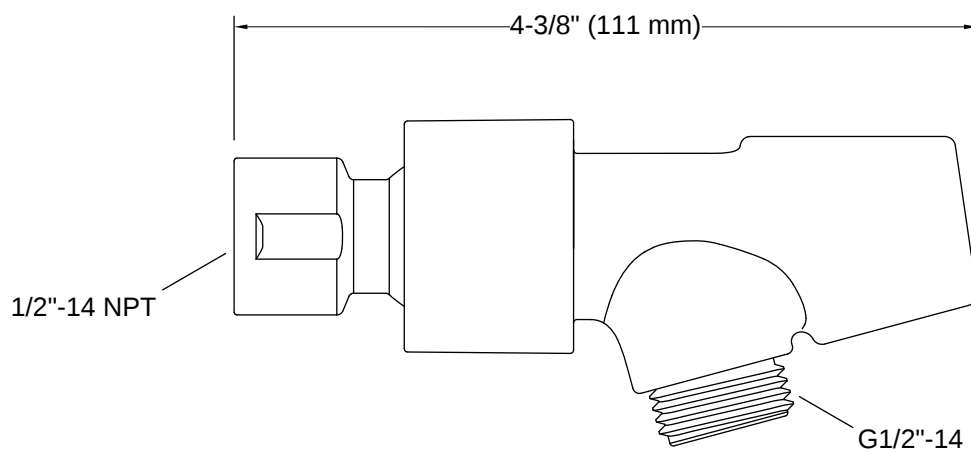

Installation Notes

Install this product according to the installation instructions.