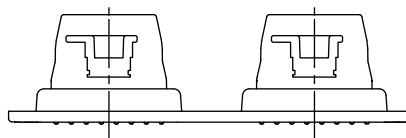

Installation

- Ceiling-mount
- Soldering template included for ease of installation

Installation Notes

Install this product according to the installation instructions.