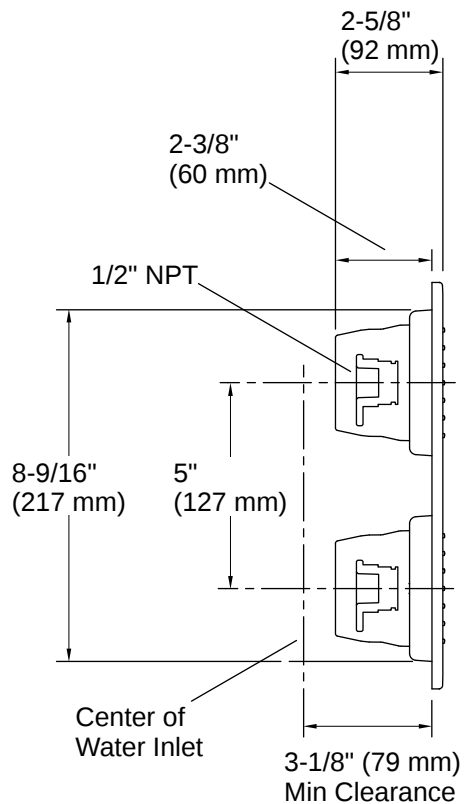

Installation

- Ceiling-mount
- Soldering template included for ease of installation

Installation Notes

Install this product according to the installation instructions.