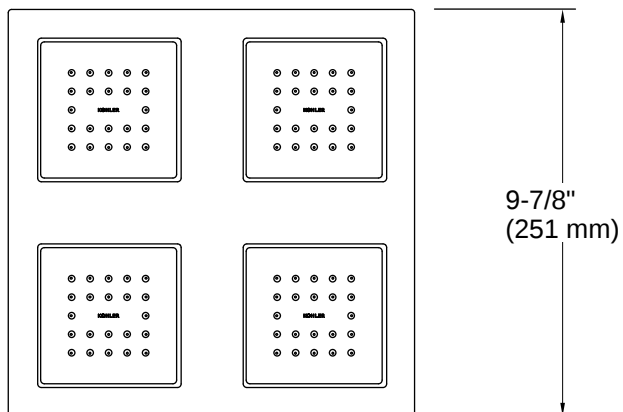

Installation

- Ceiling-mount
- Soldering template included for ease of installation

Installation Notes

Install this product according to the installation instructions.