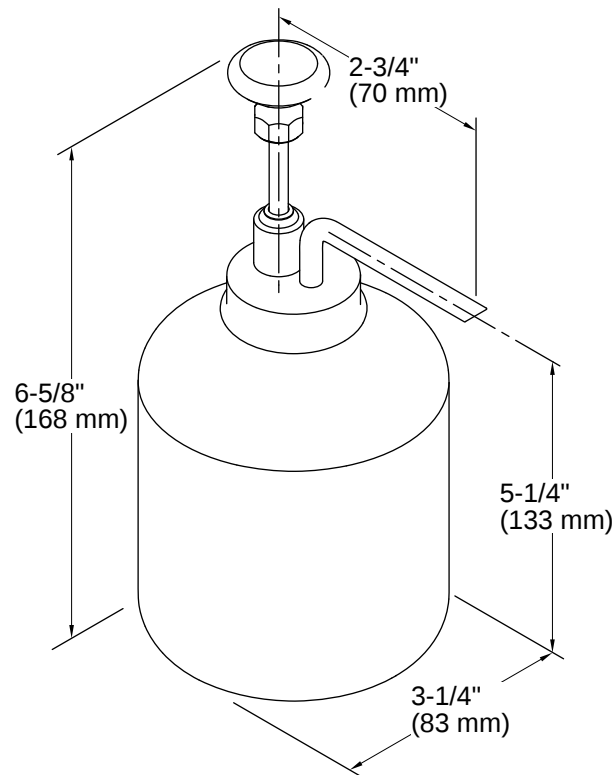

Installation

- Installation template included

Installation Notes

Install this product according to the installation instructions.