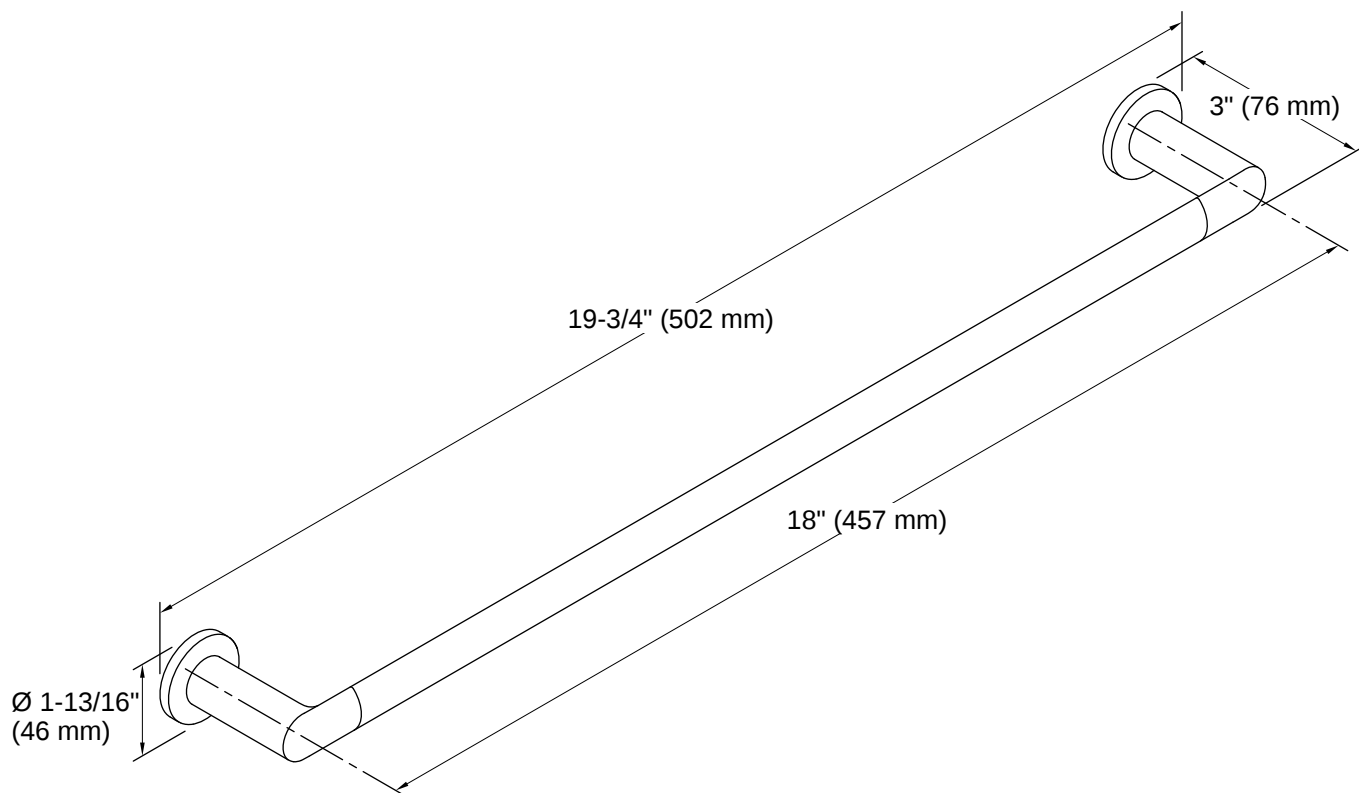

Installation

- Mounting hardware and installation template included

Installation Notes

Install this product according to the installation instructions.

WARNING: Risk of personal injury. The wall plates on the grab bar must be mounted to a brace between the wall studs. This will ensure that the weight of the user is adequately supported.