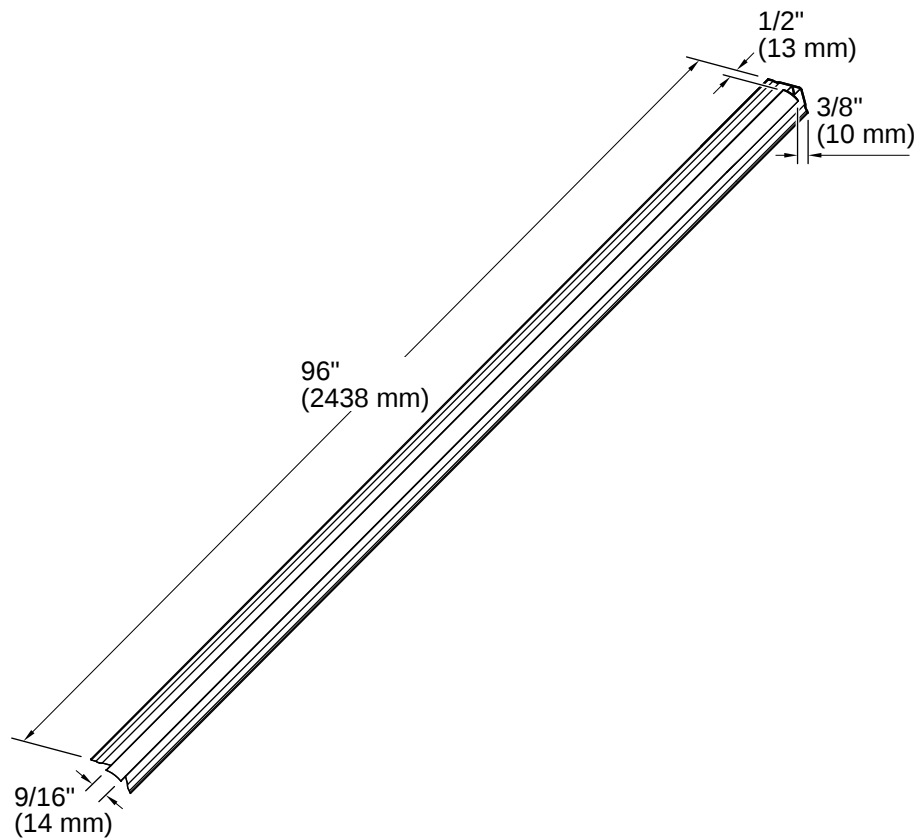

Installation Notes

Install this product according to the installation instructions.