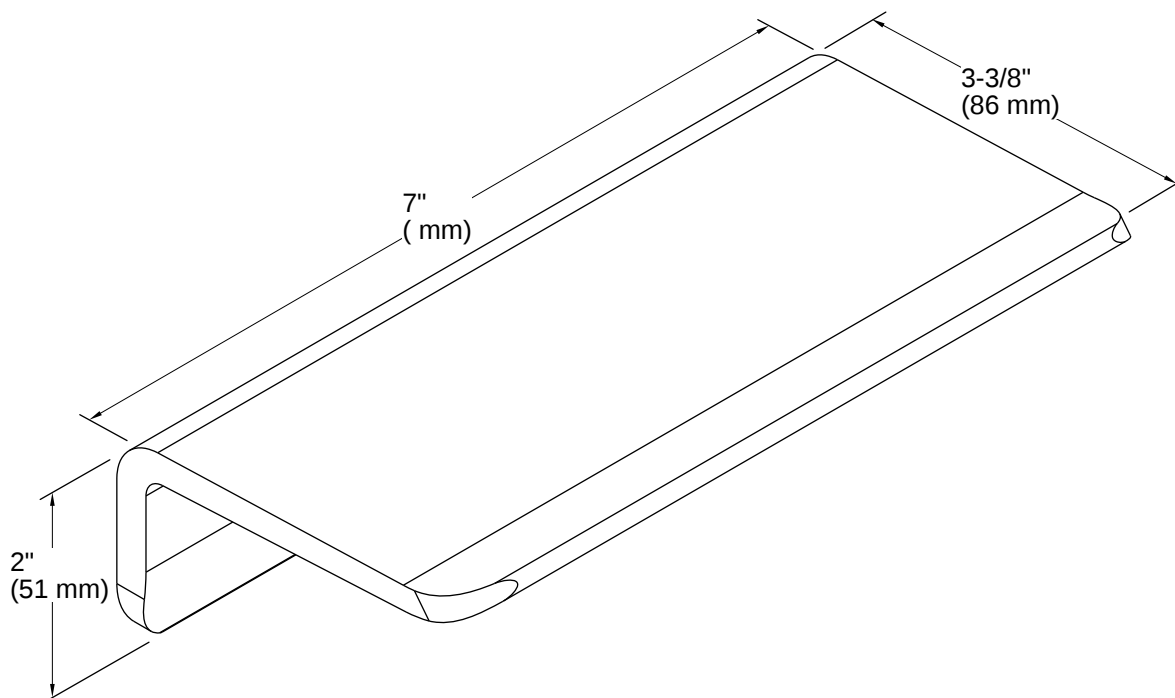

Installation

- For residential use only.
- Not for use in hospitality.

Installation Notes

Install this product according to the installation instructions.

Requires 2x4 backing to be installed.