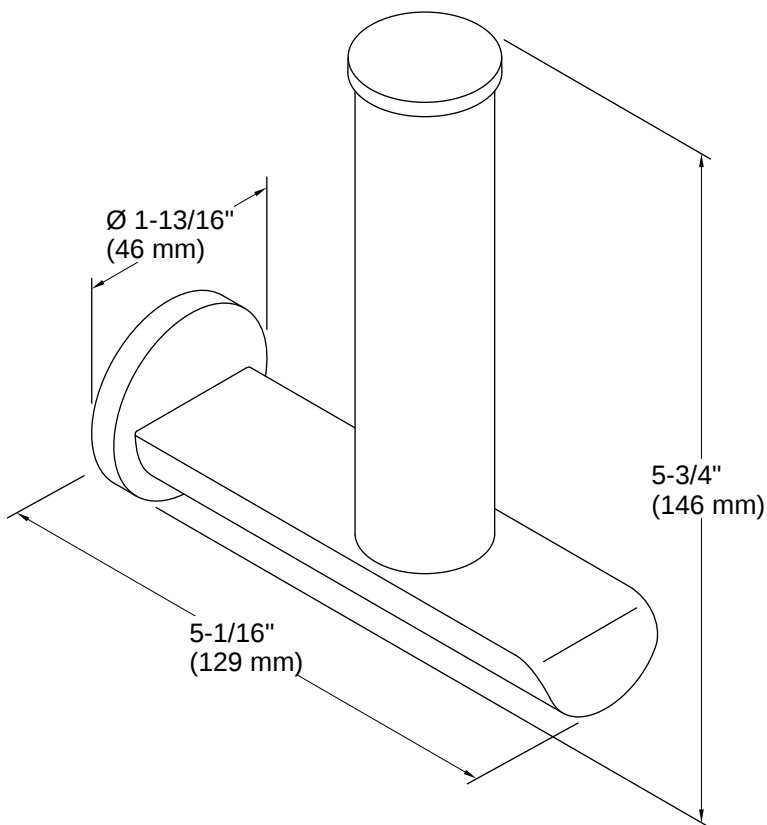

Installation Notes

Install this product according to the installation instructions.

CAUTION: Risk of personal injury. Do not install these products in any area where they are likely to be used inadvertently as a grab bar or support bar. These products are not designed or intended for use as a grab bar or support bar.