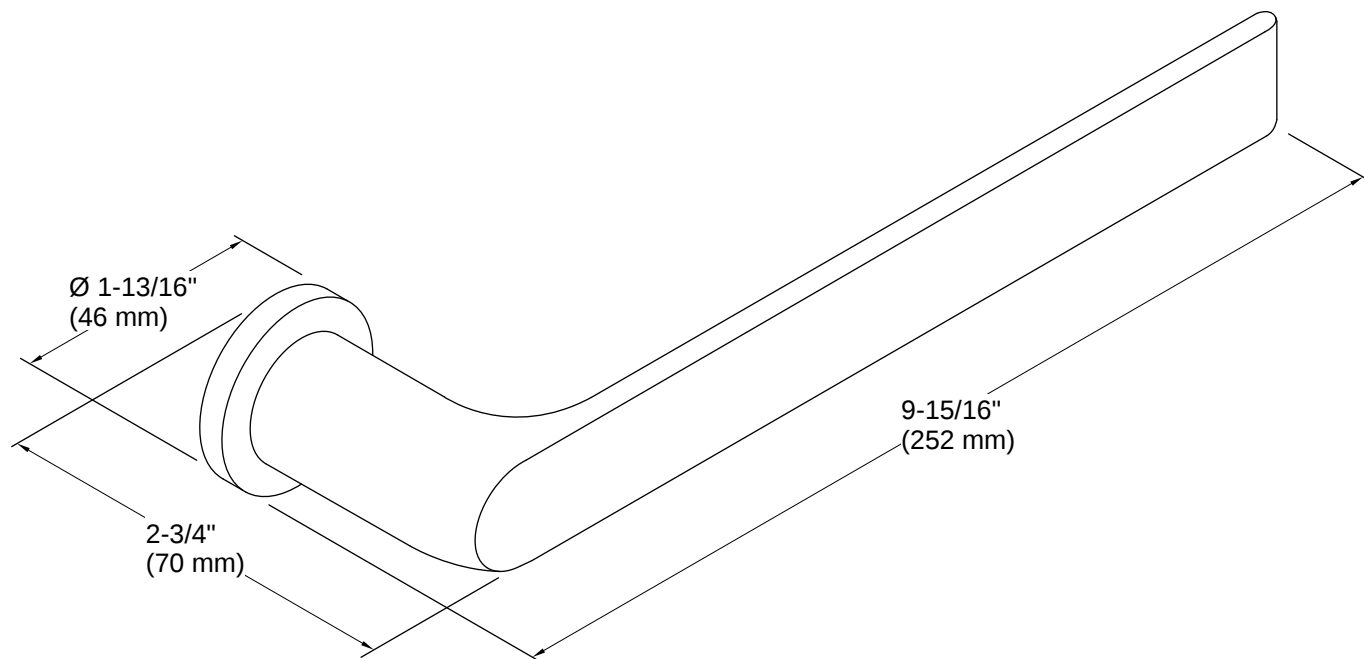

Installation Notes

Install this product according to the installation instructions.

CAUTION: Risk of personal injury. Do not install these products in any area where they are likely to be used inadvertently as a grab bar or support bar. These products are not designed or intended for use as a grab bar or support bar.