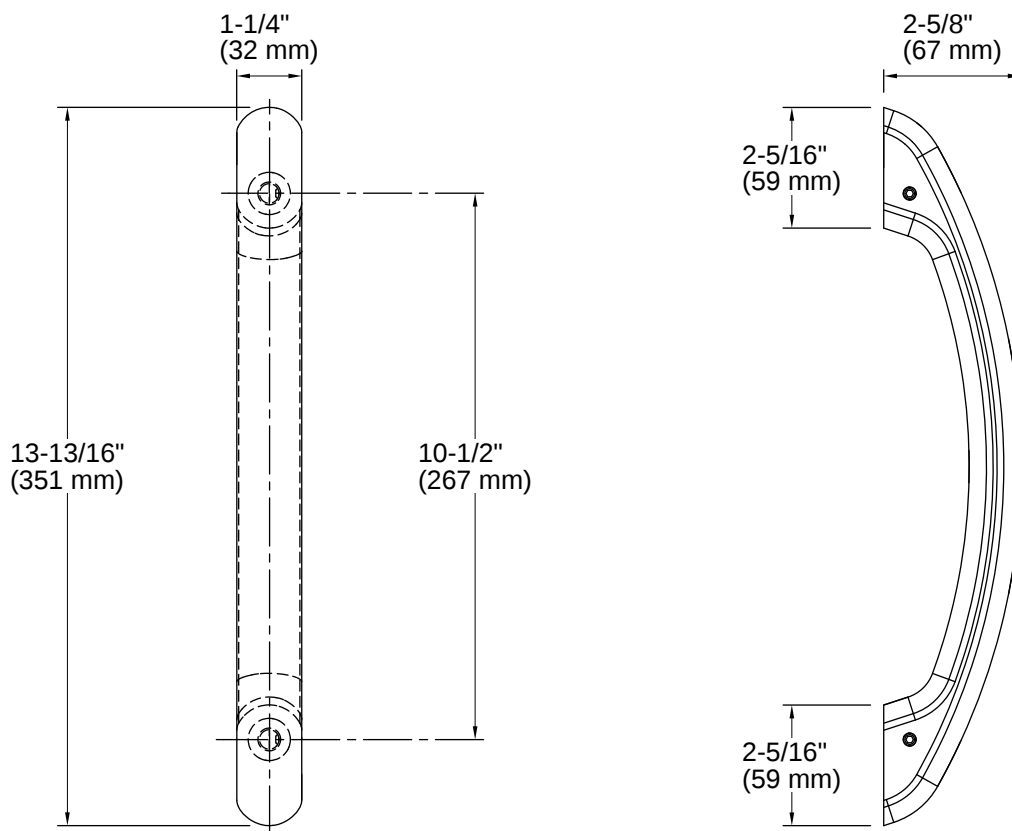

Installation Notes

Install this product according to the installation instructions.