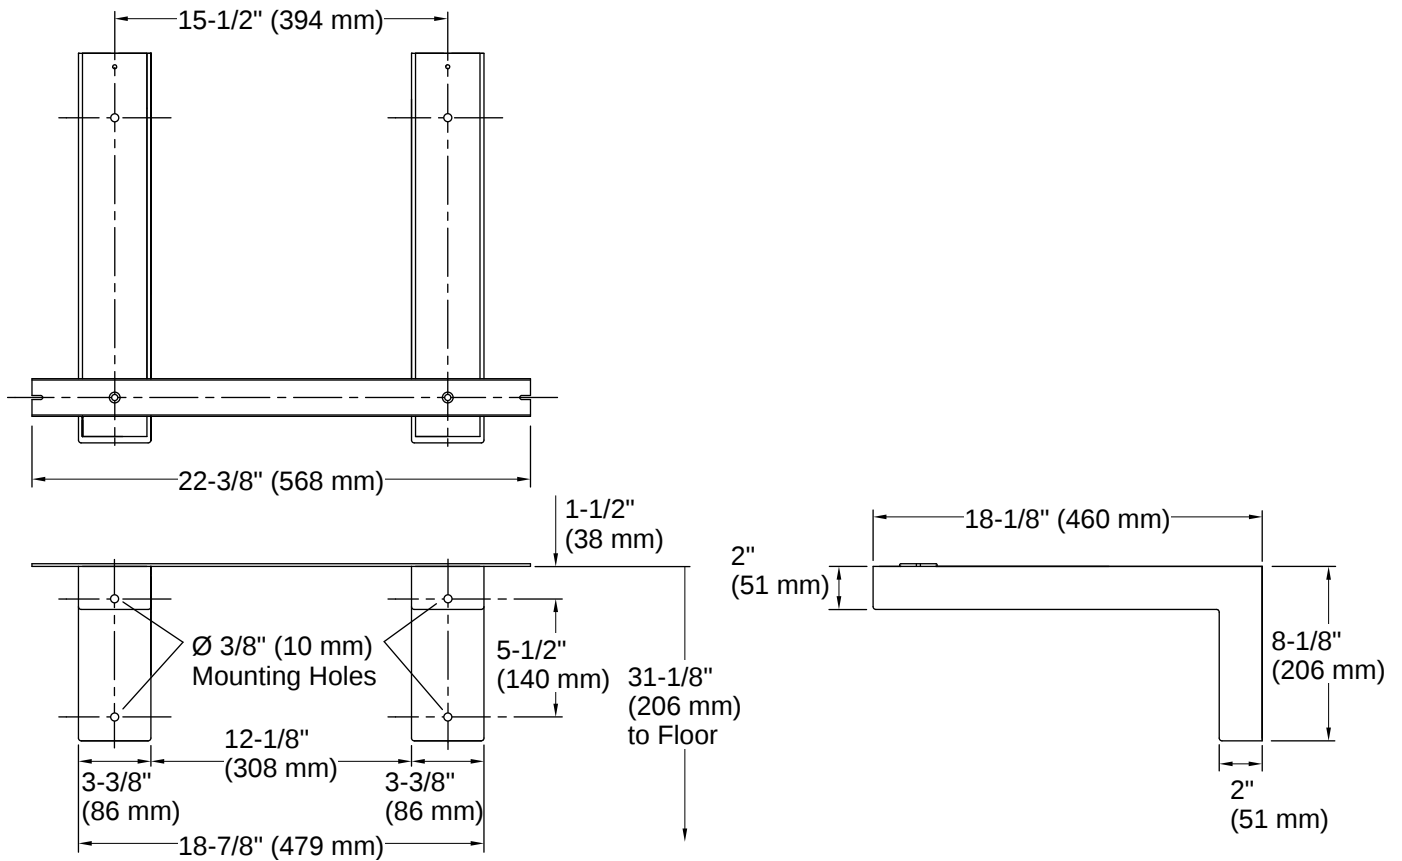

Installation Notes

Install this product according to the installation instructions.