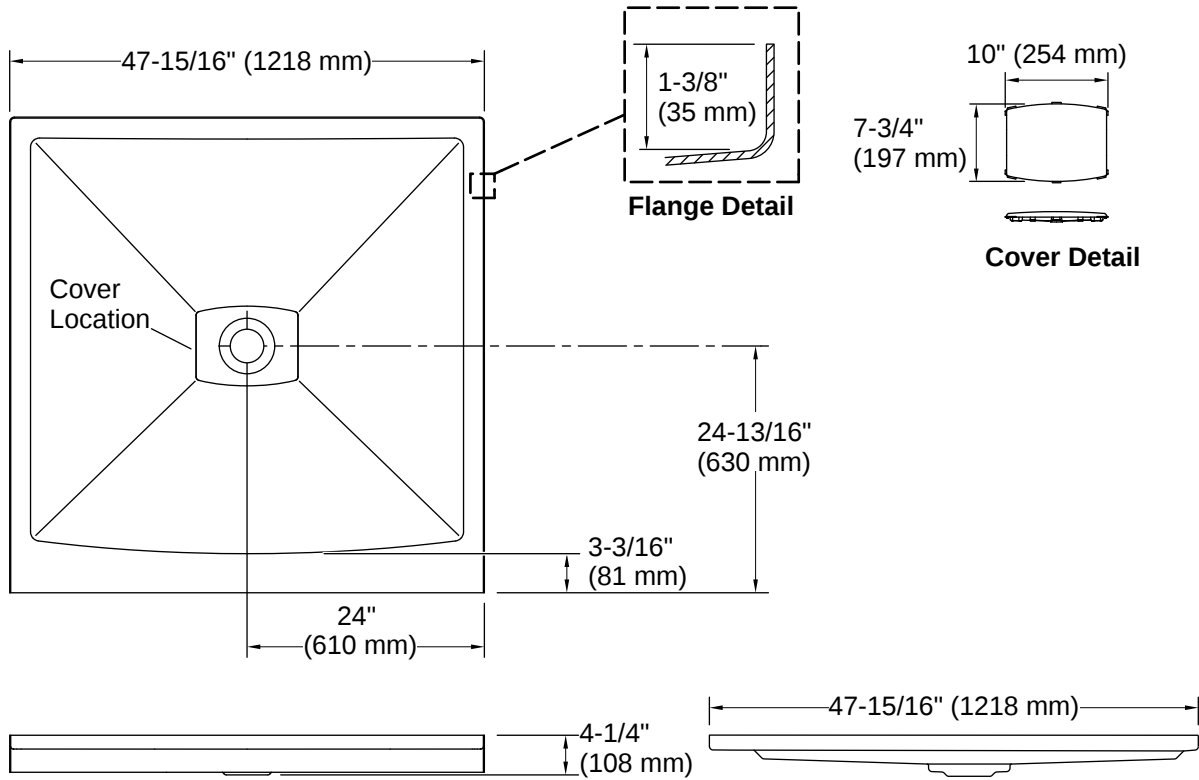

Installation

- Center drain

Installation Notes

Install this product according to the installation instructions.

Measure your actual product for rough-in details.

Shimming may be required to level the fixture.

Shimming may be required between the stud frame and the fixture.

Stud opening tolerance is + 1/4" (6 mm), - 0" (0 mm).