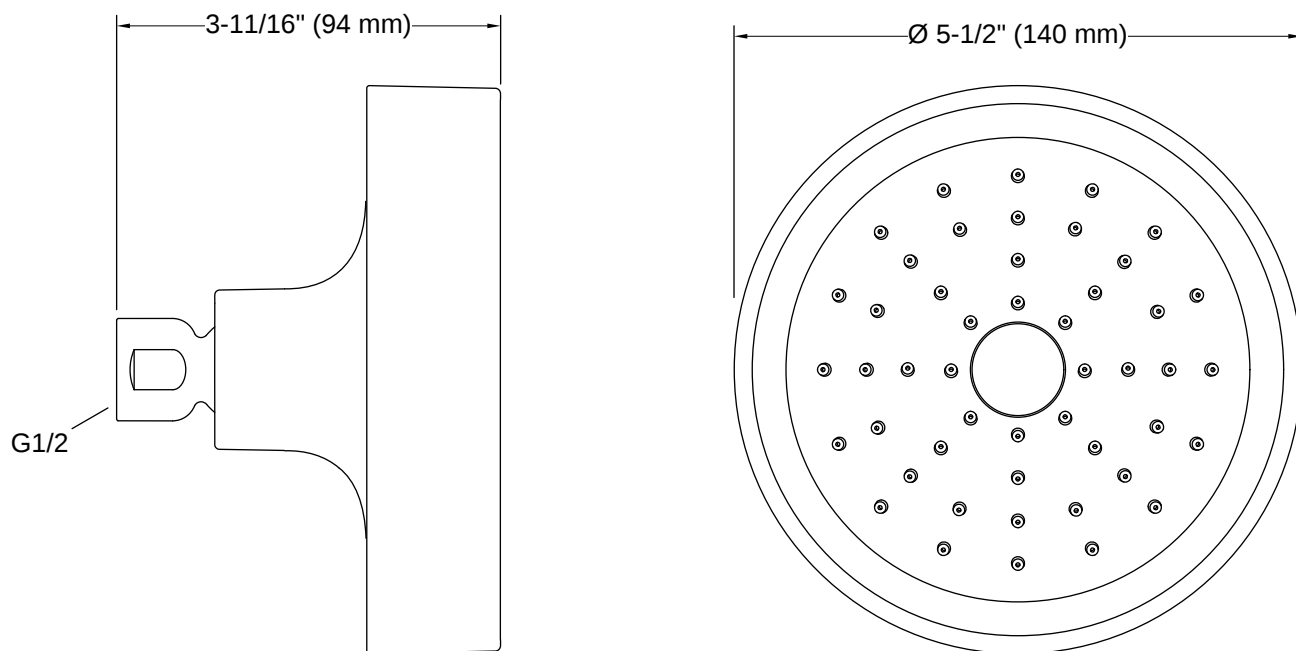

Installation

- Wall-mount
- Shower arm and flange sold separately

Installation Notes

Install this product according to the installation instructions.

For use with automatic compensating valves rated at 1.5 gal/min (5.7 l/min) or less.