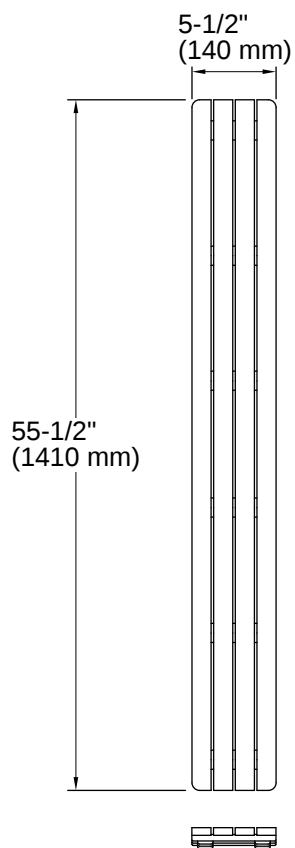

Installation Notes

Install this product according to the installation instructions.