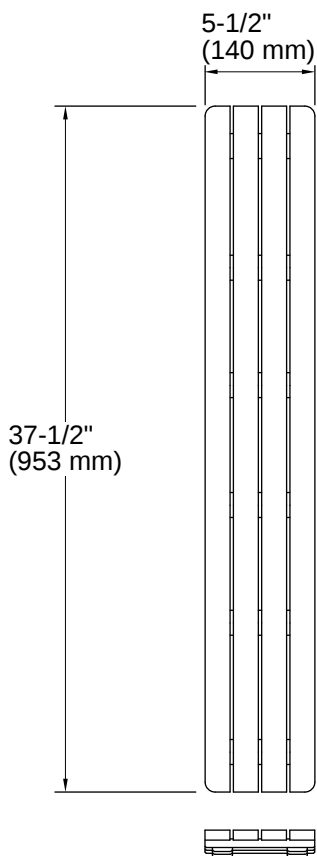

Installation Notes

Install this product according to the installation instructions.