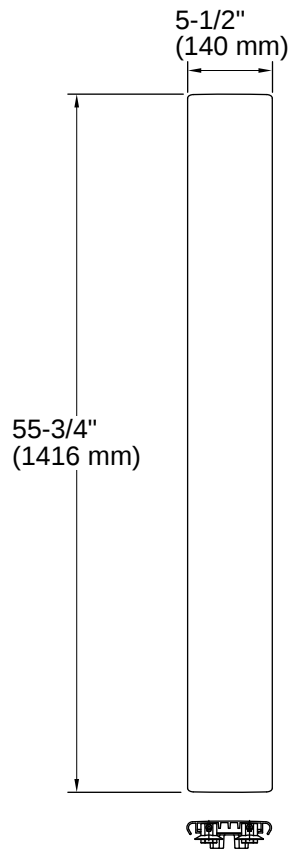

Installation Notes

Install this product according to the installation instructions.