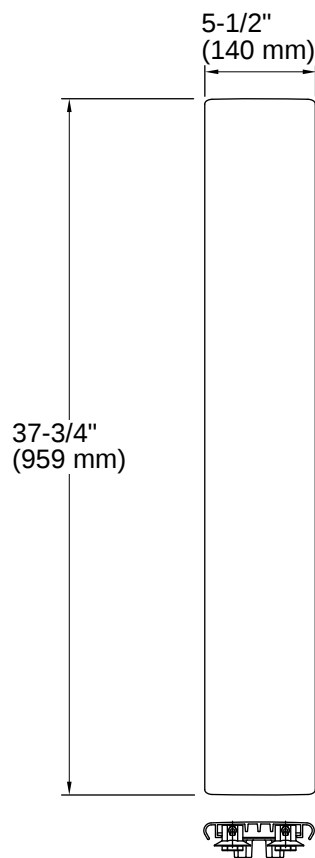

Installation Notes

Install this product according to the installation instructions.