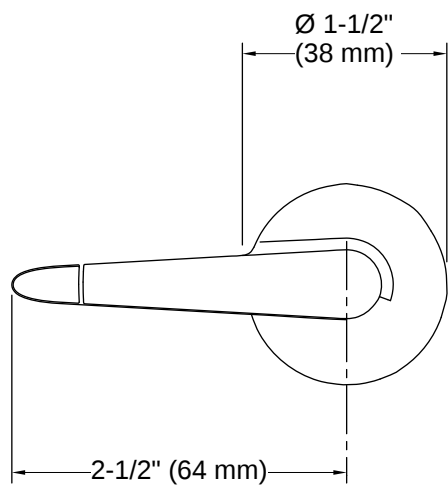

Installation Notes

Install this product according to the installation instructions.