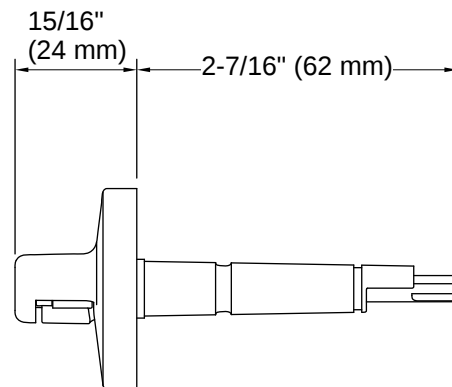

Installation Notes

Install this product according to the installation instructions.