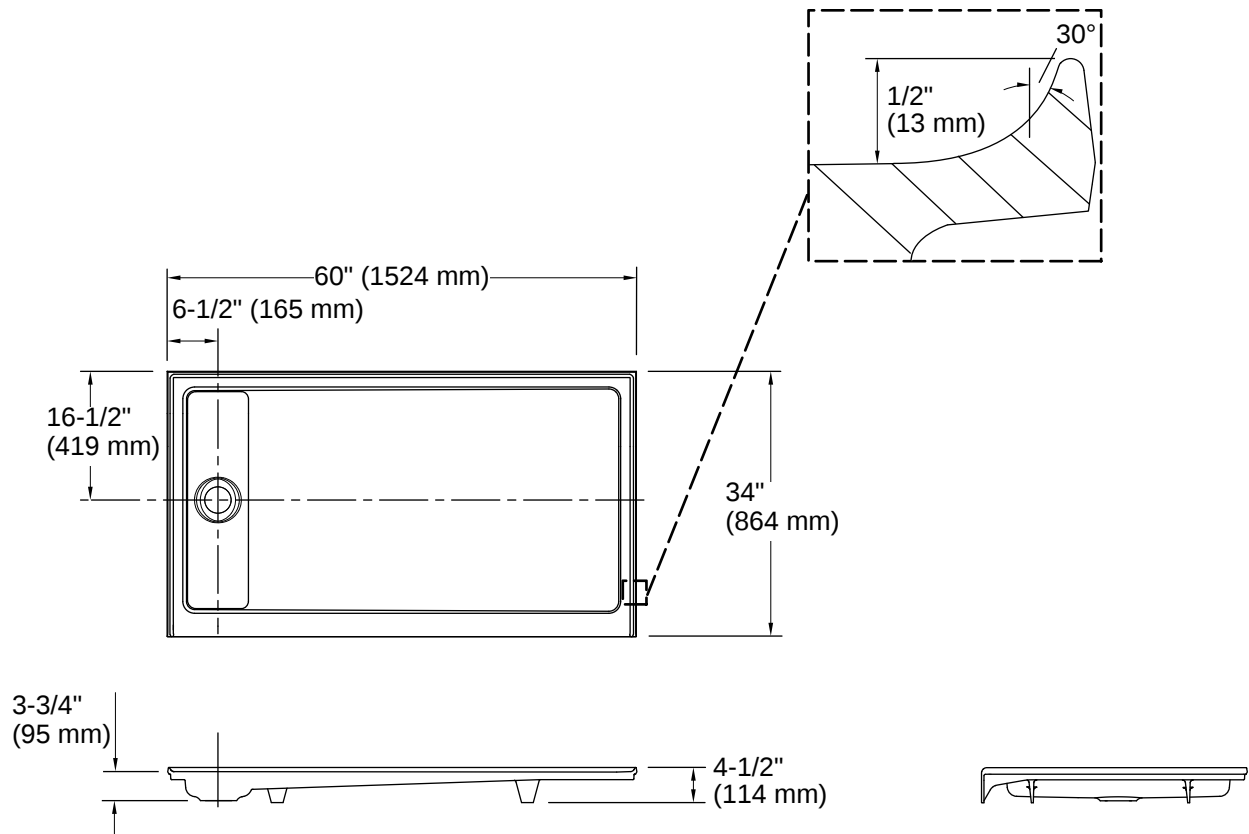

Bellwether® | K-9177

60" x 34" alcove shower base, left drain

Features

- Safeguard® slip-resistant surface provides excellent traction underfoot
- Single threshold for alcove installation with three tile-in flanges
- Left center drain
- Ideal size for remodel installations into a 60" (1524 mm) alcove with a shower door
- Rim size optimized for water containment and aesthetics
- Optional recessed drain sold separately

THE BOLD LOOK
OF **KOHLER**®

Codes/Standards

ASME A112.19.1/CSA B45.2
ASTM F462

Technical Information

All product dimensions are nominal.

Drain Location:	Left
Drain Hole Diameter:	3-3/8" (86 mm)
Shower Ledge Minimum Flat:	2-7/16" (62 mm)
Weight:	193 lbs (87.5 kg)

- K-9157 Plastic drain cover for 60" x 34" shower base
- or
- K-9159 Aluminum drain cover for 60" x 34" shower base
-

Warranty

See website for detailed warranty information.

KOHLER® Enameled Cast Iron Bath and Shower Base Lifetime
Limited Warranty

Installation Notes

Install this product according to the installation instructions.

Measure your actual product for rough-in details.

The dimensions are applicable for this product only and should not be used to fabricate substitute bases for shower enclosures.