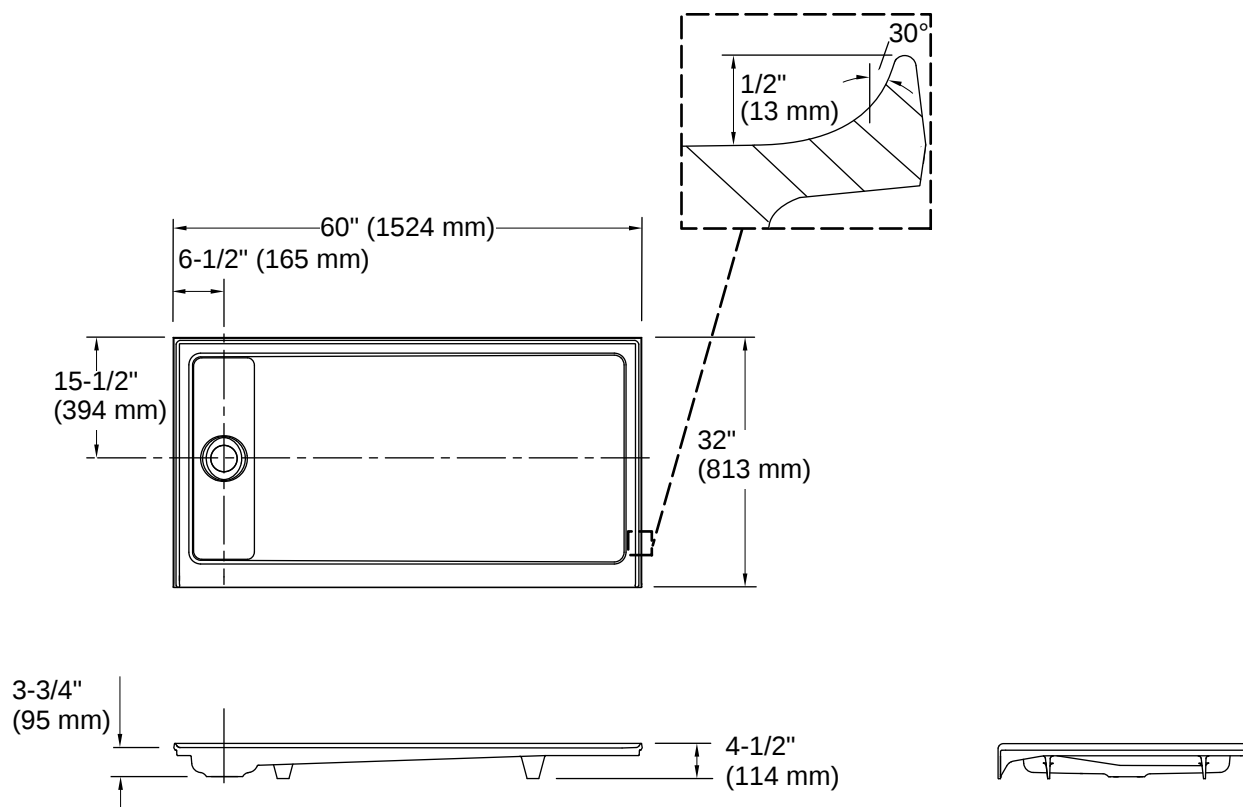

Bellwether® | K-9163

60" x 32" alcove shower base, left drain

Features

- Safeguard® slip-resistant surface provides excellent traction underfoot
- Single threshold for alcove installation with three tile-in flanges
- Left center drain
- Ideal size for remodel installations into a 60" (1524 mm) alcove with a shower door
- Rim size optimized for water containment and aesthetics
- Optional recessed drain sold separately

THE BOLD LOOK
OF **KOHLER**®

Codes/Standards

ASME A112.19.1/CSA B45.2
ASTM F462

Technical Information

All product dimensions are nominal.

Drain Location:	Left
Drain Hole Diameter:	3-3/8" (86 mm)
Shower Ledge Minimum Flat:	2-7/16" (62 mm)
Weight:	230 lbs (104.3 kg)

Required Products/Accessories

- K-9156 Aluminum drain cover for 60" x 32" shower base
- or
- K-9155 Plastic drain cover for 60" x 32" shower base

Warranty

See website for detailed warranty information.

KOHLER® Enameled Cast Iron Bath and Shower Base Lifetime Limited Warranty

Installation Notes

Install this product according to the installation instructions.

Measure your actual product for rough-in details.

The dimensions are applicable for this product only and should not be used to fabricate substitute bases for shower enclosures.