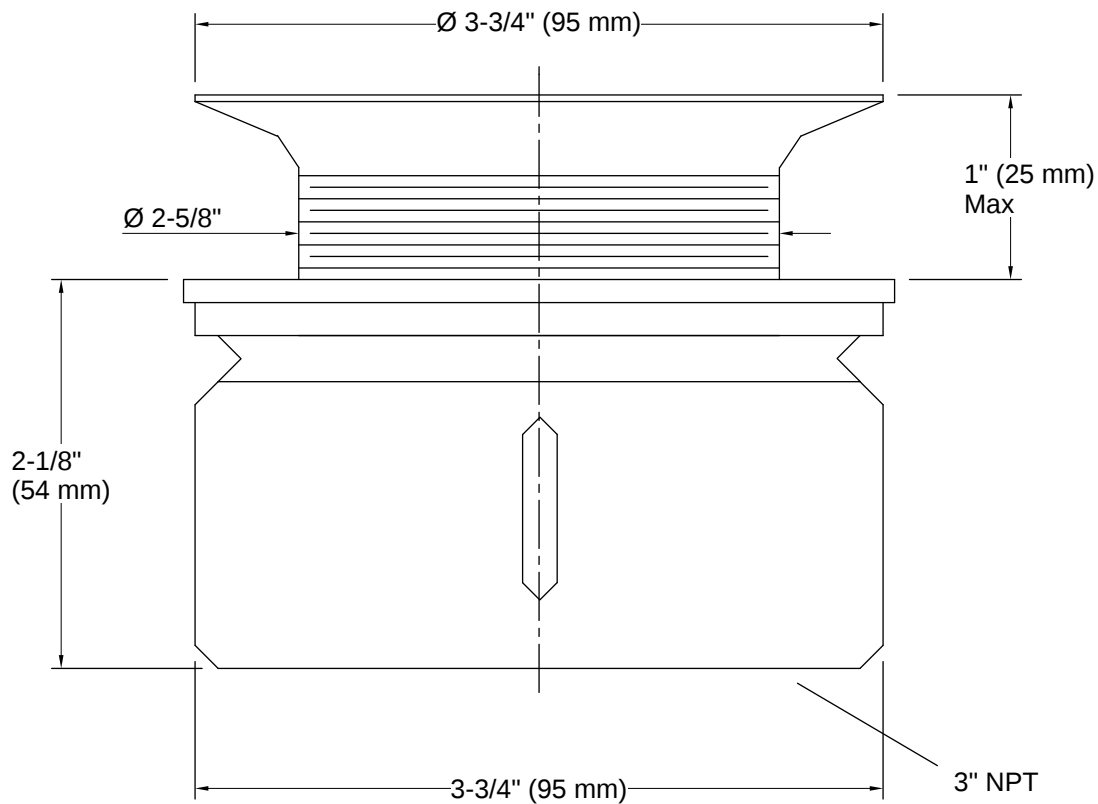

Installation Notes

Install this product according to the installation instructions.