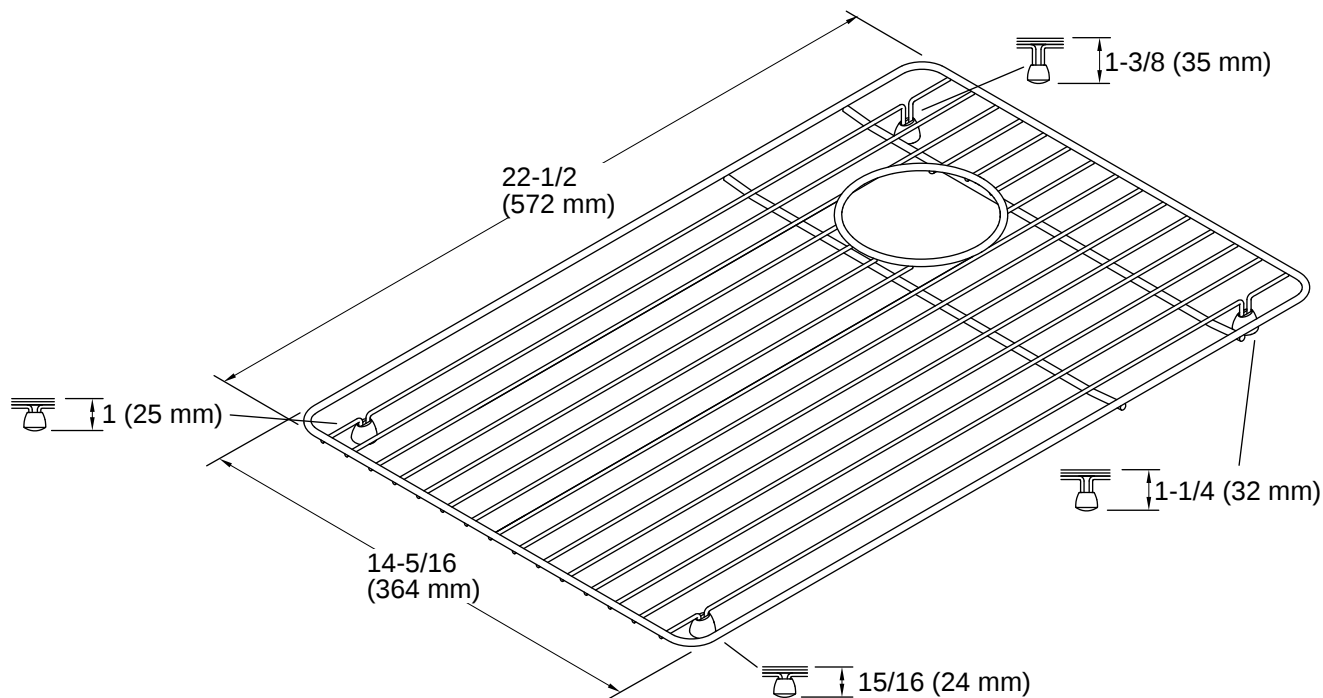

Installation Notes

Install this product according to the installation instructions.