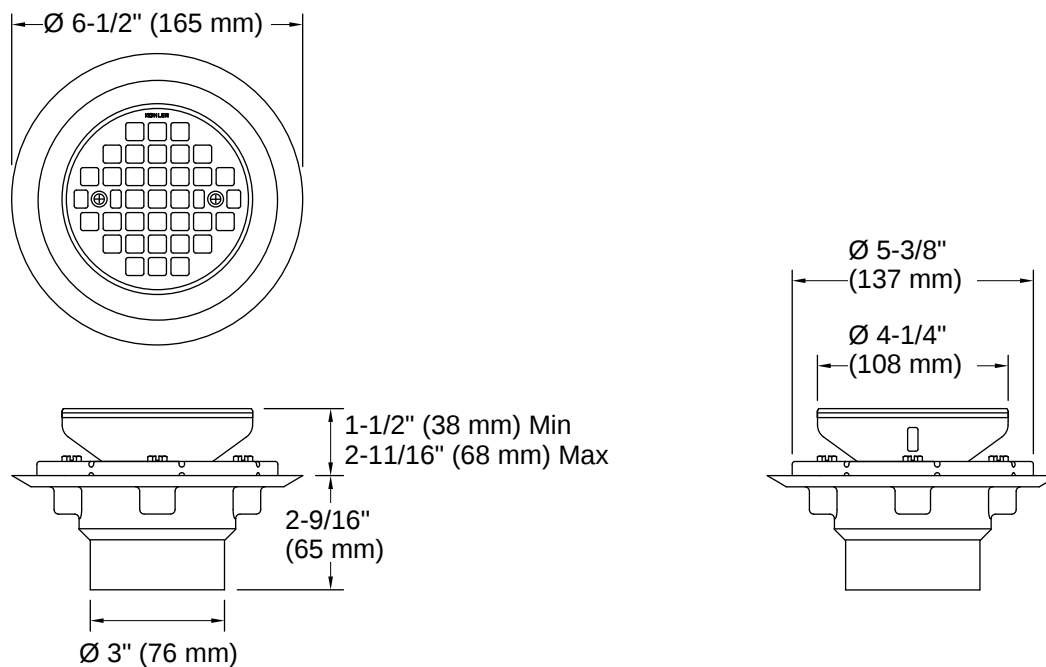

Installation

- Through-the-floor tile-in installation

Installation Notes

Install this product according to the installation instructions.