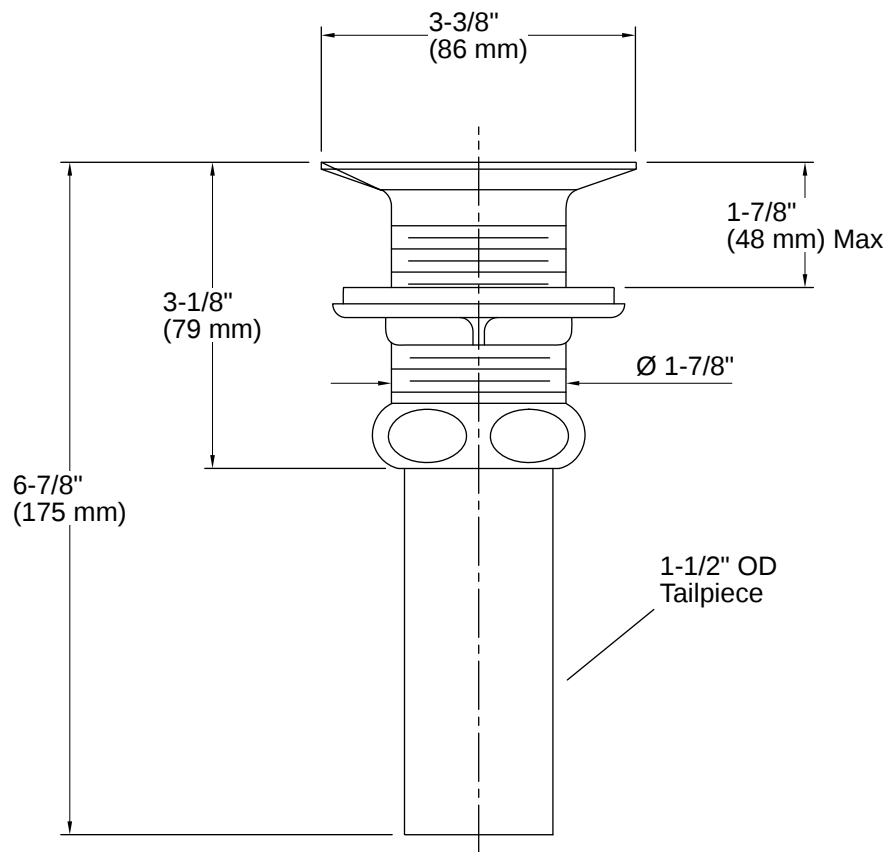

Installation Notes

Install this product according to the installation instructions.