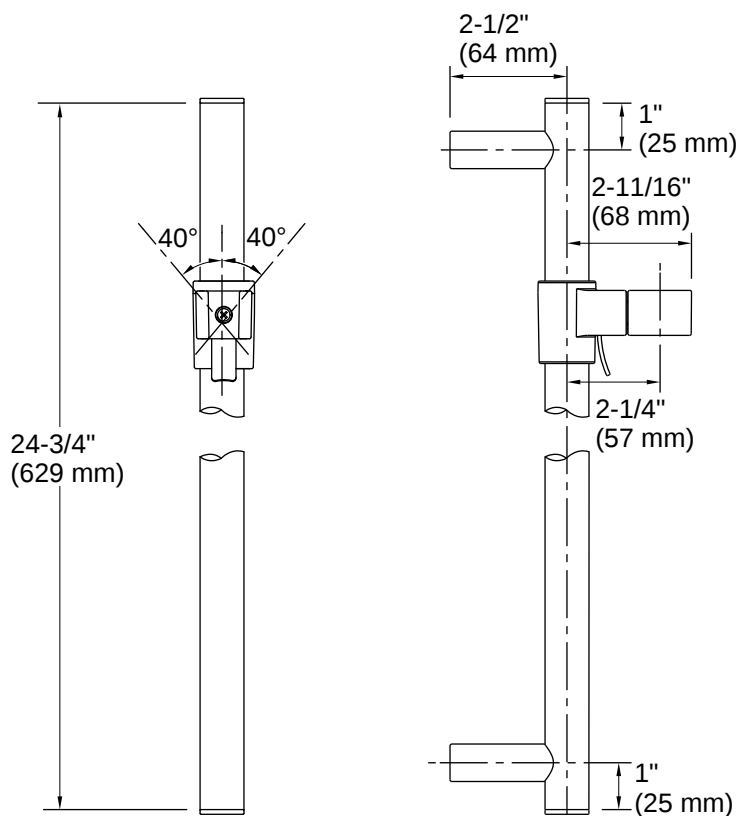

Installation

- Wall-mount

Installation Notes

Install this product according to the installation instructions.

ADA compliant when installed to the specific requirements of these regulations.