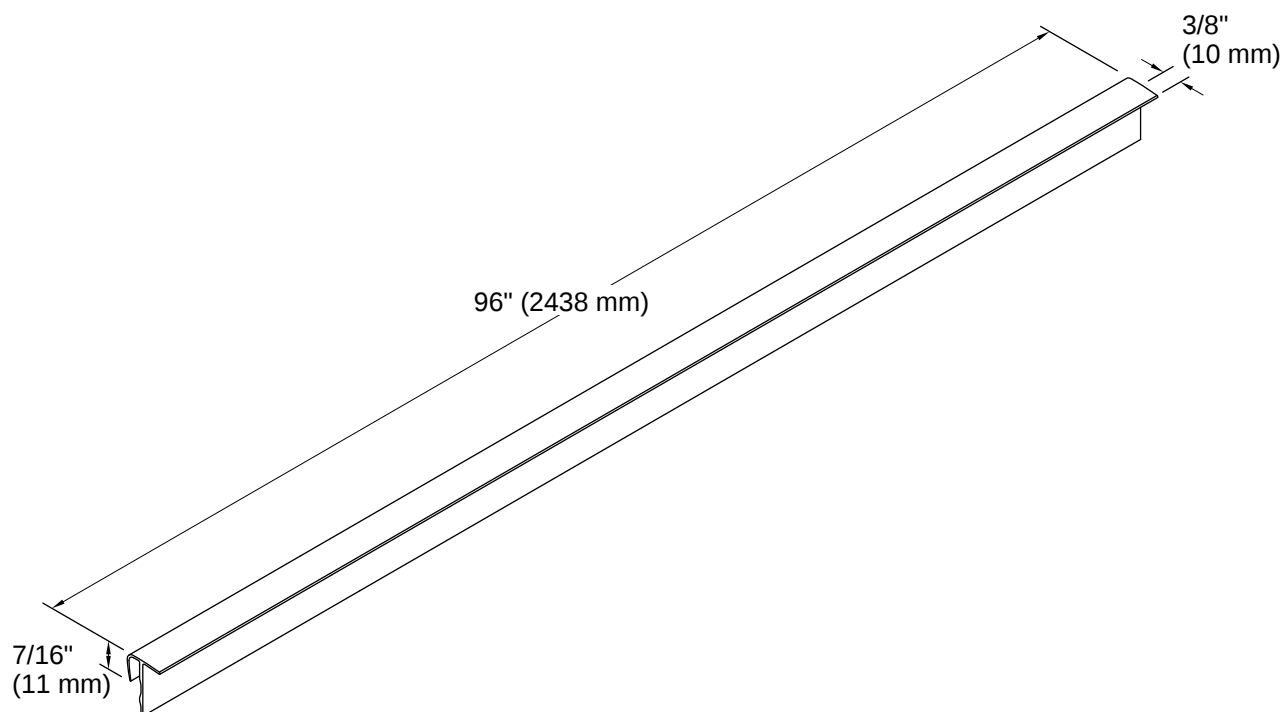

Installation Notes

Install this product according to the installation instructions.