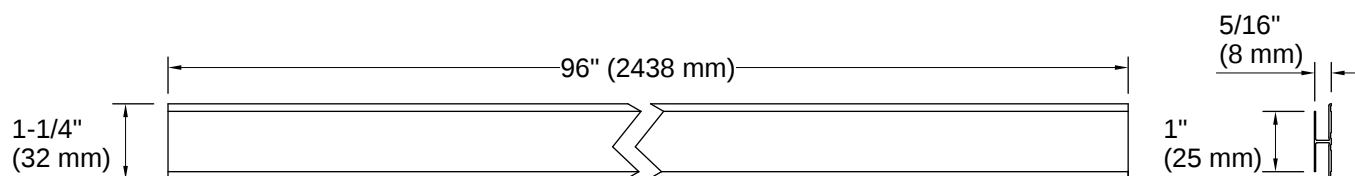

Installation Notes

Install this product according to the installation instructions.