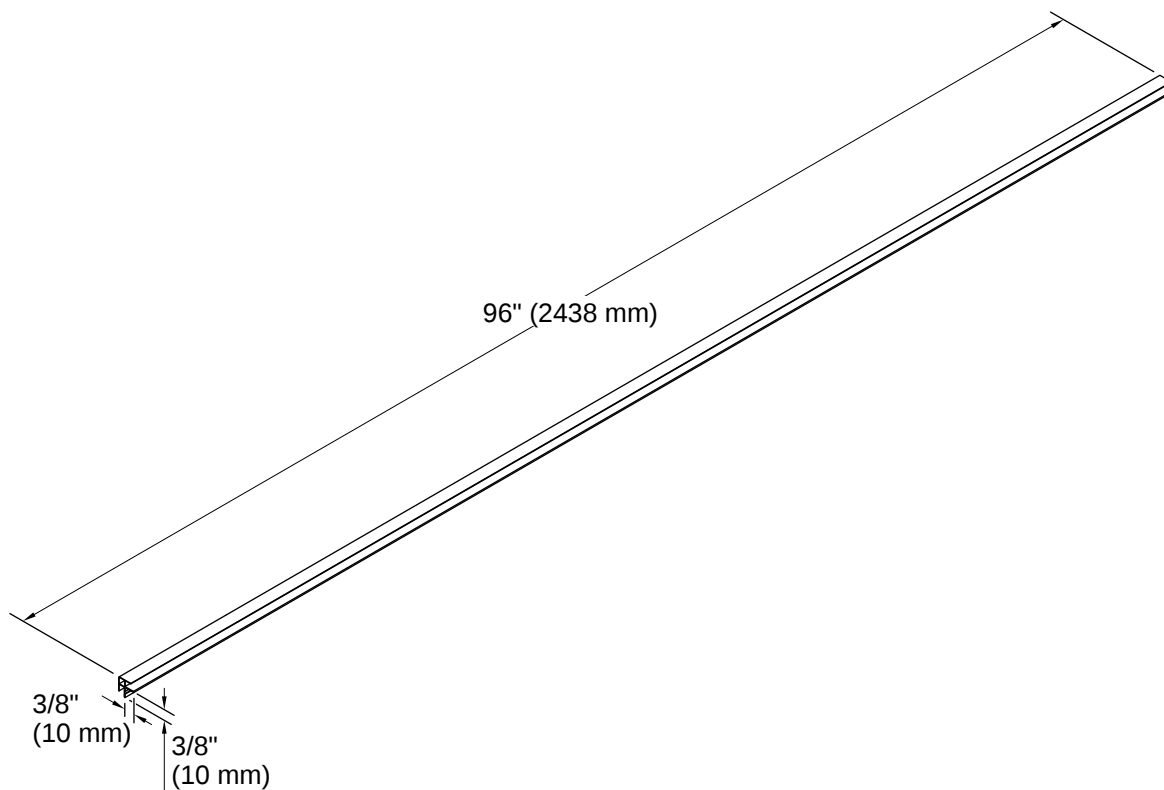

Installation Notes

Install this product according to the installation instructions.