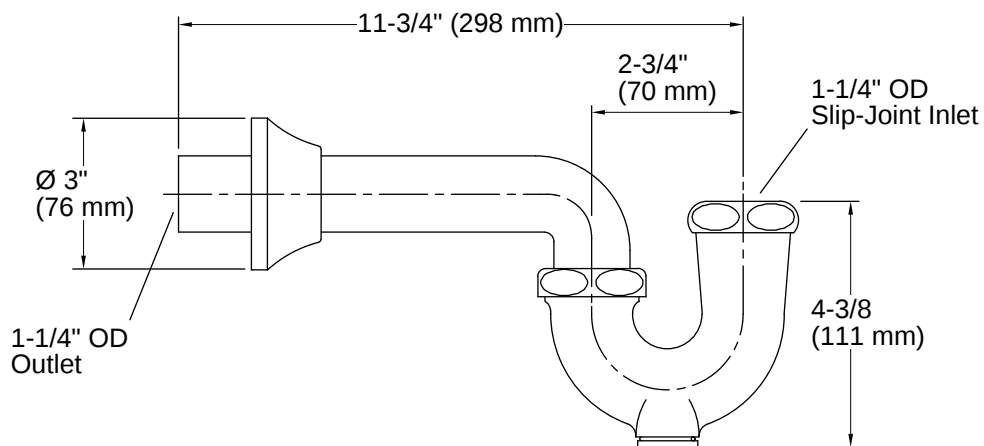

Installation Notes

Install this product according to the installation instructions.