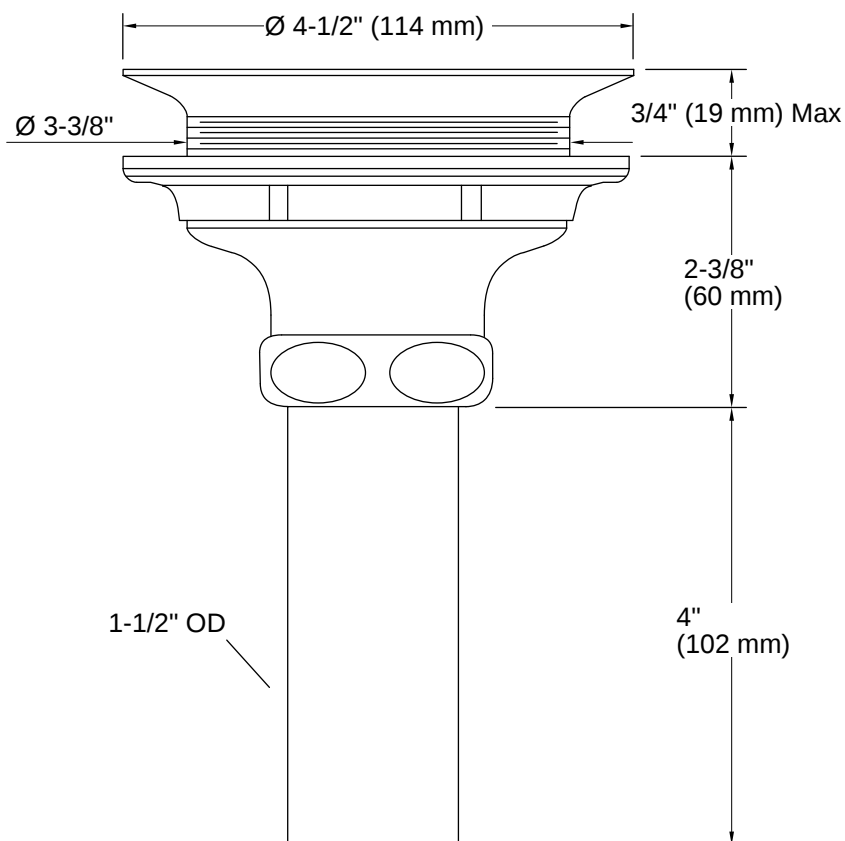

Installation Notes

Install this product according to the installation instructions.