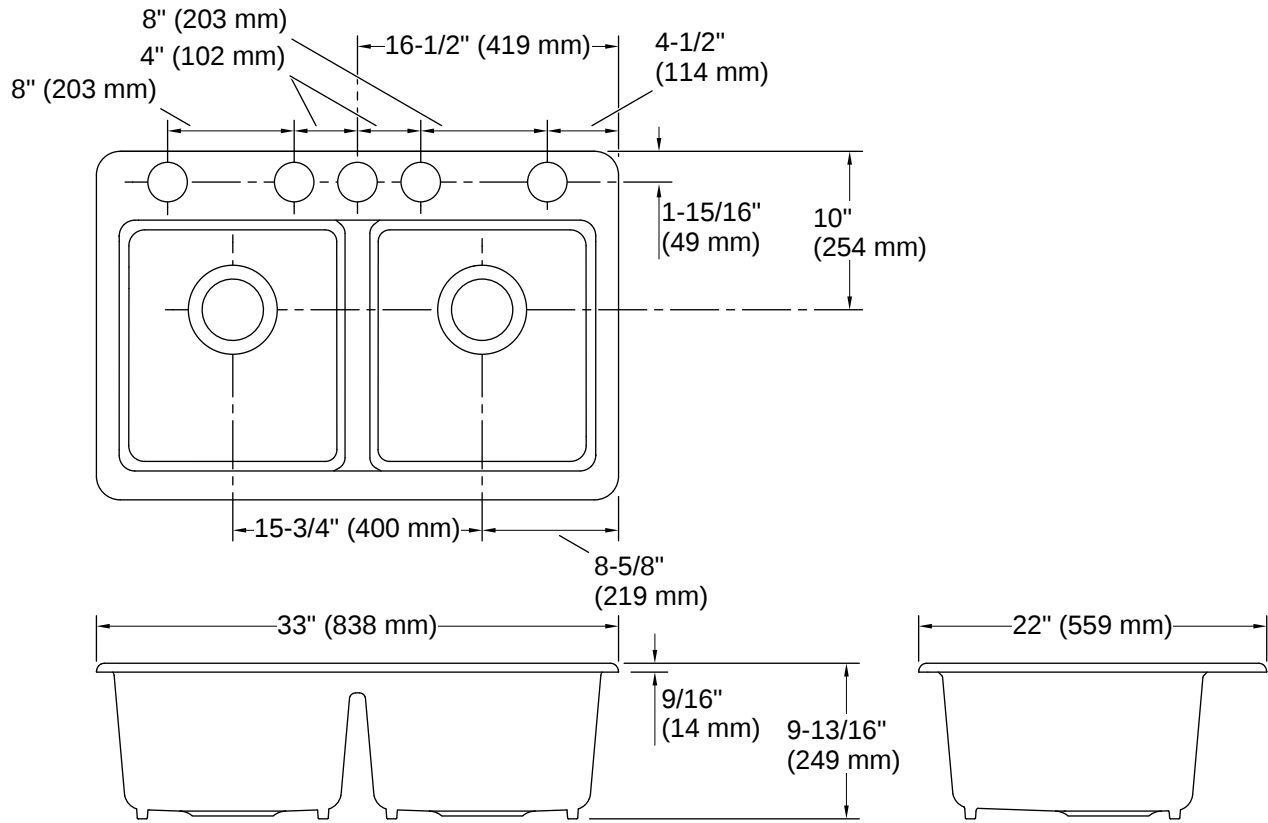

Installation

- Undermount

Installation Notes

Install this product according to the installation instructions.

NOTICE: Countertop manufacturer or cutter must use the cut-out template provided with the product, or a current one provided by Kohler Co. (call 1-800-4KOHLER). Kohler Co. is not responsible for cutout errors when the incorrect cut-out template is used.