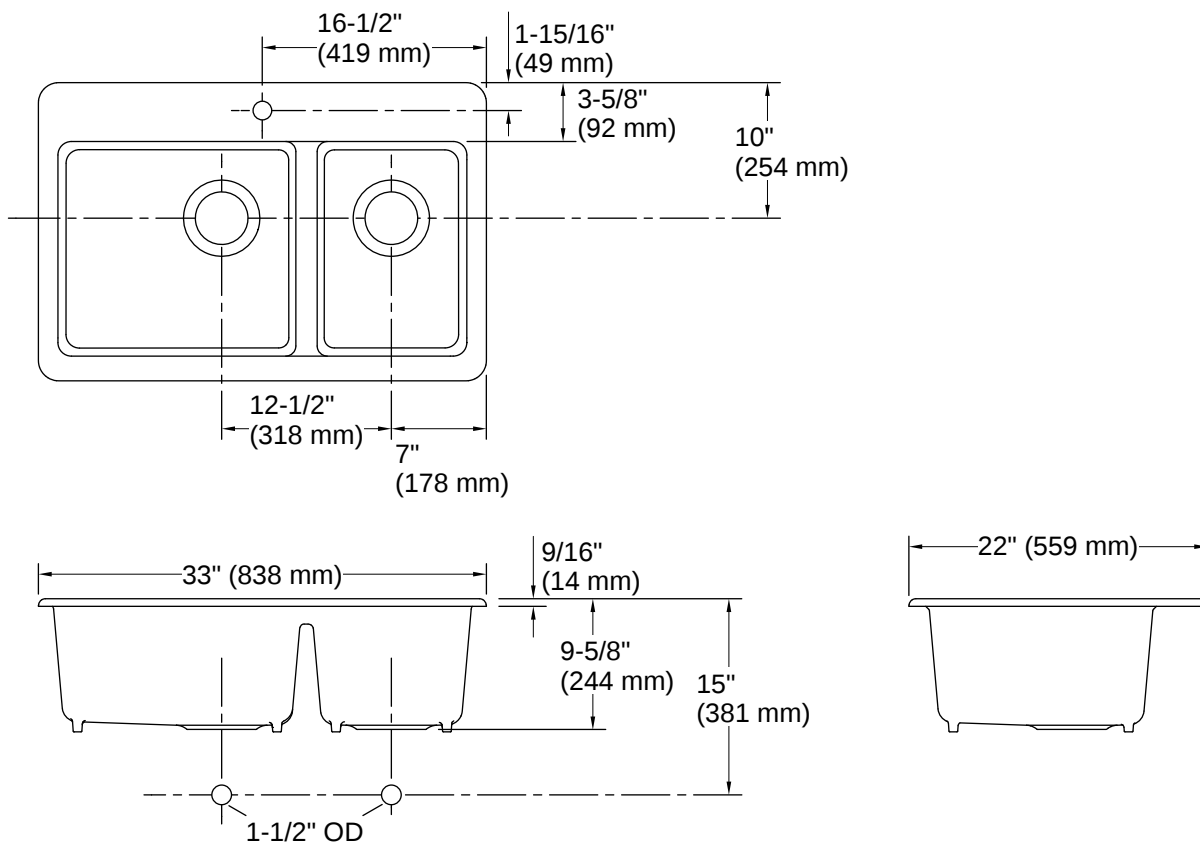

Installation

- Top-mount

Installation Notes

Install this product according to the installation instructions.