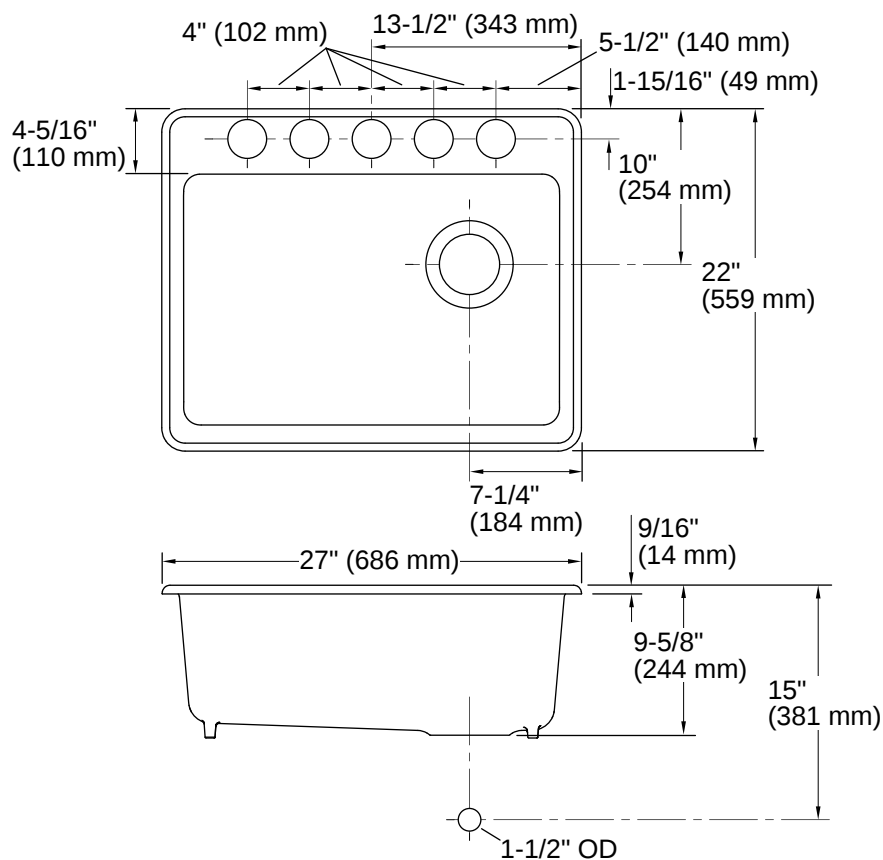

Installation

- Undermount

Installation Notes

Install this product according to the installation instructions.