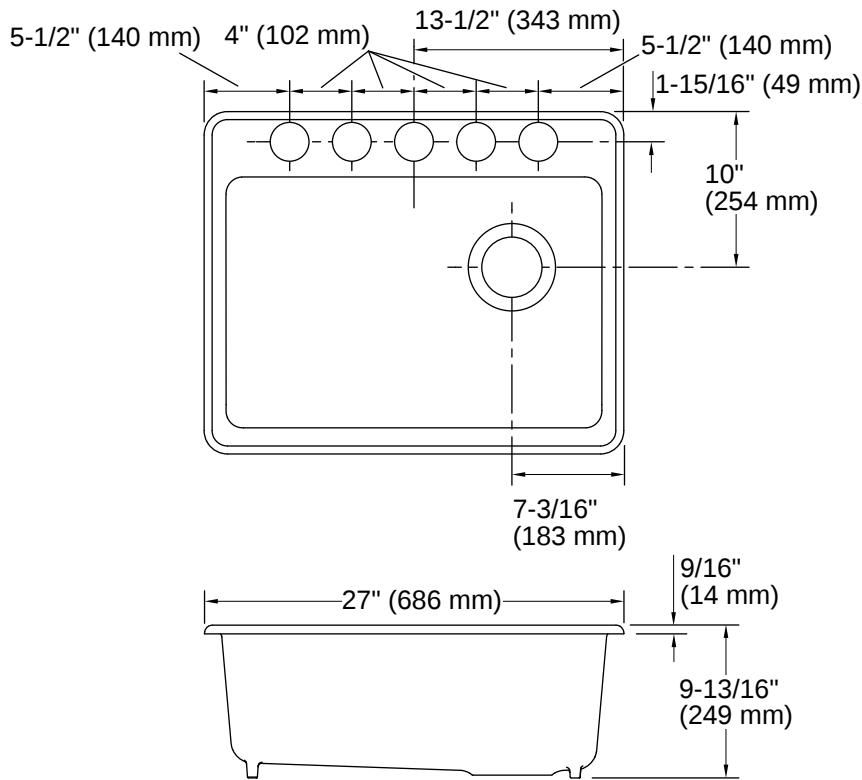

Installation

- Undermount

Installation Notes

Install this product according to the installation instructions.

NOTICE: Countertop manufacturer or cutter must use the cut-out template provided with the product, or a current one provided by Kohler Co. (call 1-800-4KOHLER). Kohler Co. is not responsible for cutout errors when the incorrect cut-out template is used.