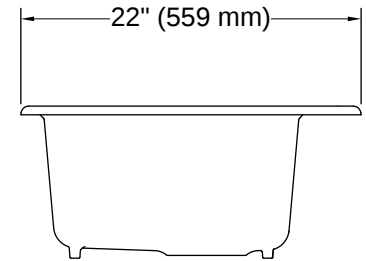

Installation

- Undermount

Installation Notes

Install this product according to the installation instructions.

NOTICE: Countertop manufacturer or cutter must use the cut-out template provided with the product, or a current one provided by Kohler Co. (call 1-800-4KOHLER). Kohler Co. is not responsible for cutout errors when the incorrect cut-out template is used.