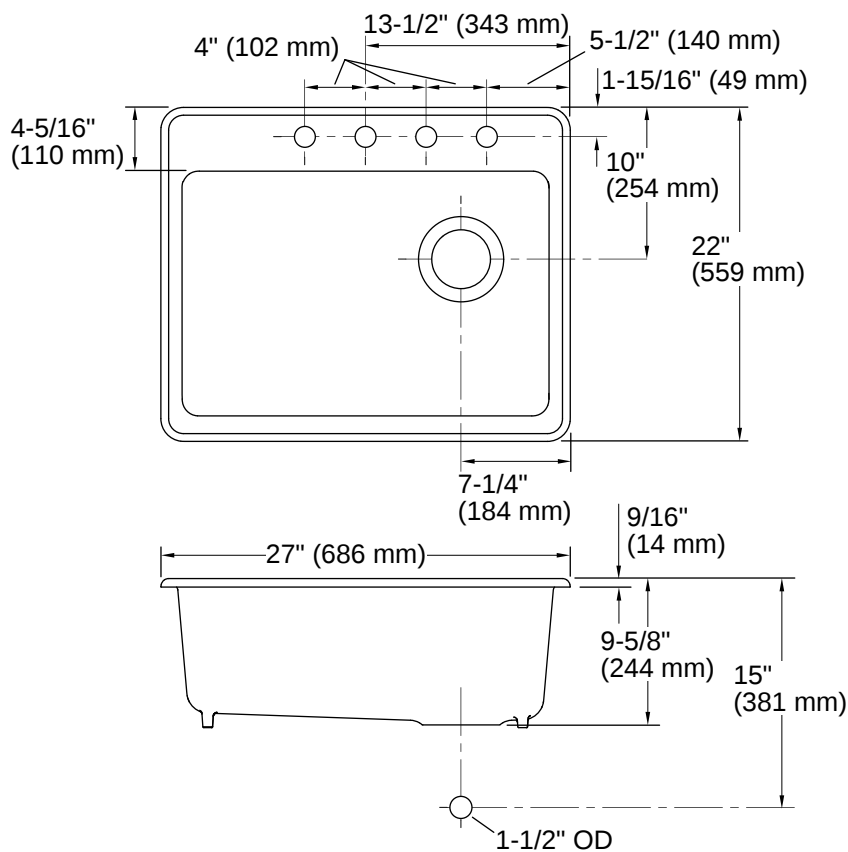

Installation

- Top-mount

Installation Notes

Install this product according to the installation instructions.