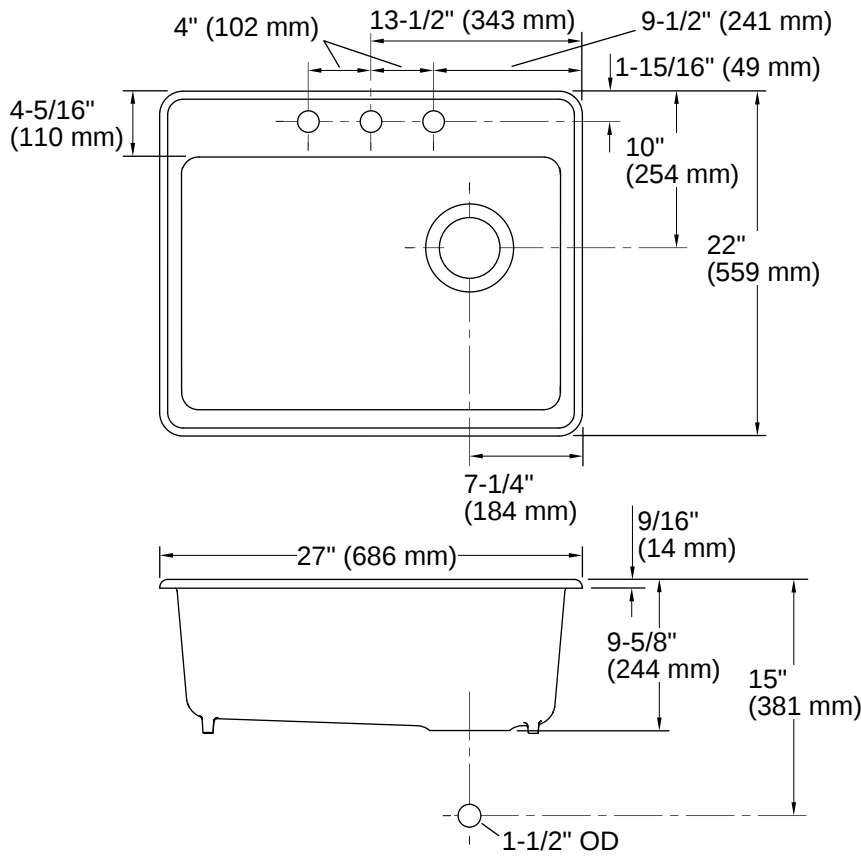

Installation

- Top-mount

Installation Notes

Install this product according to the installation instructions.