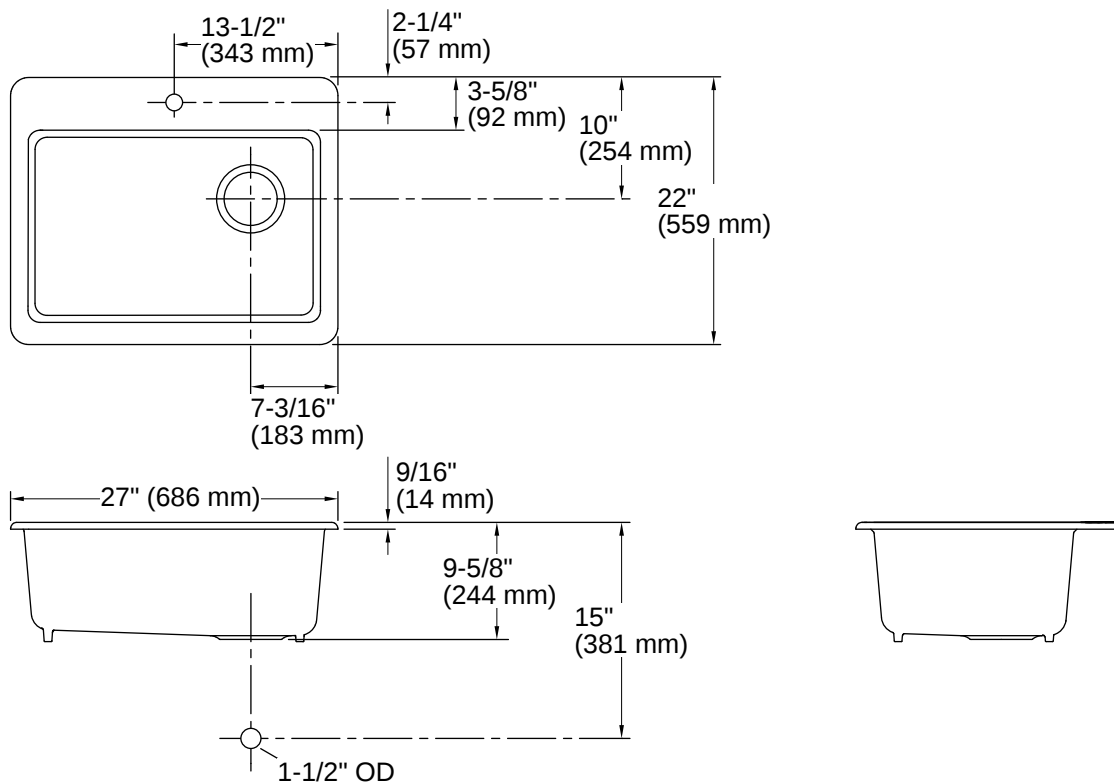

Installation

- Top-mount

Installation Notes

Install this product according to the installation instructions.