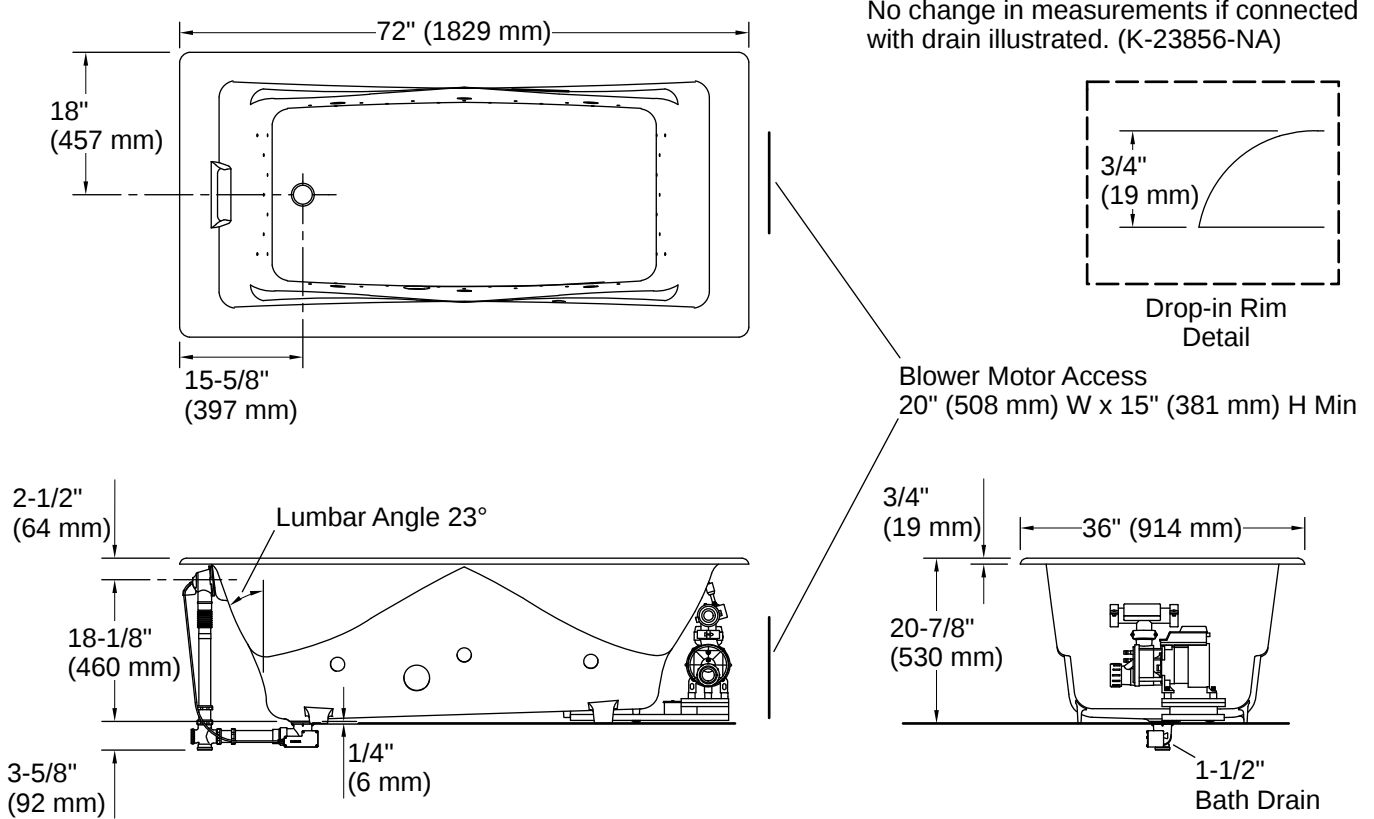

Installation

- Drop-in or undermount
- Reversible drain

Installation Notes

Install this product according to the installation instructions.

Measure your actual product for rough-in details.

The hot water supply should be 70% of the capacity of the bath or greater. Installations will vary.

ADA compliant when installed to the specific requirements of these regulations.