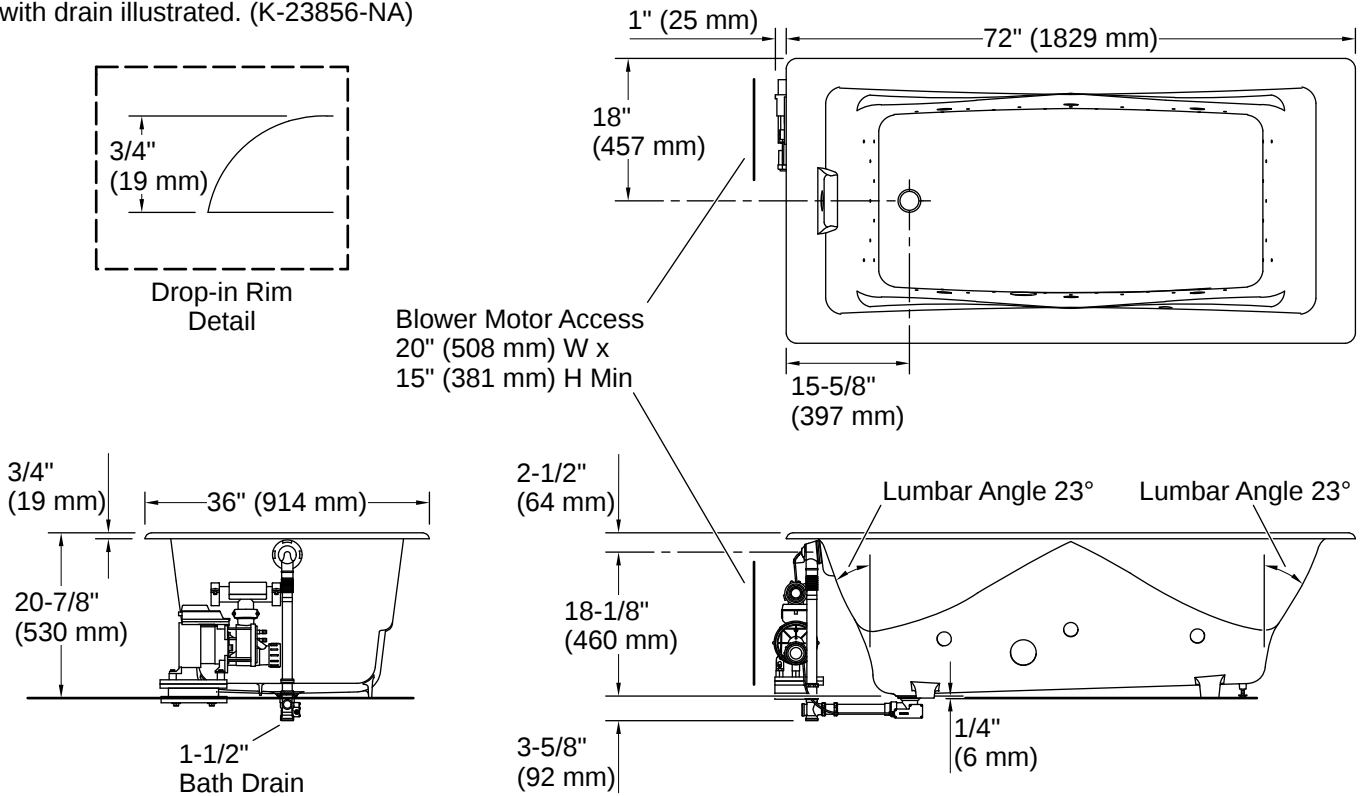

ASME A112.19.1/CSA B45.2
ASME A112.19.7/CSA B45.10
ASTM F462
UL 1795
CSA C22.2 No. 218.2
ADA
ICC/ANSI A117.1
cUL Listed
UL Listed

Technical Information

All product dimensions are nominal.

Drain Location:	Reversible
Drain Hole Diameter:	2-3/16" (56 mm)
Minimum Flat for Door:	2-1/8" (53 mm)
Basin Area, Bottom:	49" x 22" (1245 mm x 559 mm)
Basin Area, Top:	62" x 28" (1575 mm x 711 mm)
Water Depth:	17" (432 mm)
Water Capacity:	89 gal (336.9 L)
Minimum Floor Load:	69 lbs/ft ²
Weight:	455 lbs (206.4 kg)
Cutout:	Drop-in, 70-1/4" x 34-1/2" (1784 mm x 876 mm)

Installation

- Drop-in or undermount
- Reversible drain

Installation Notes

Install this product according to the installation instructions.

Measure your actual product for rough-in details.

The hot water supply should be 70% of the capacity of the bath or greater. Installations will vary.