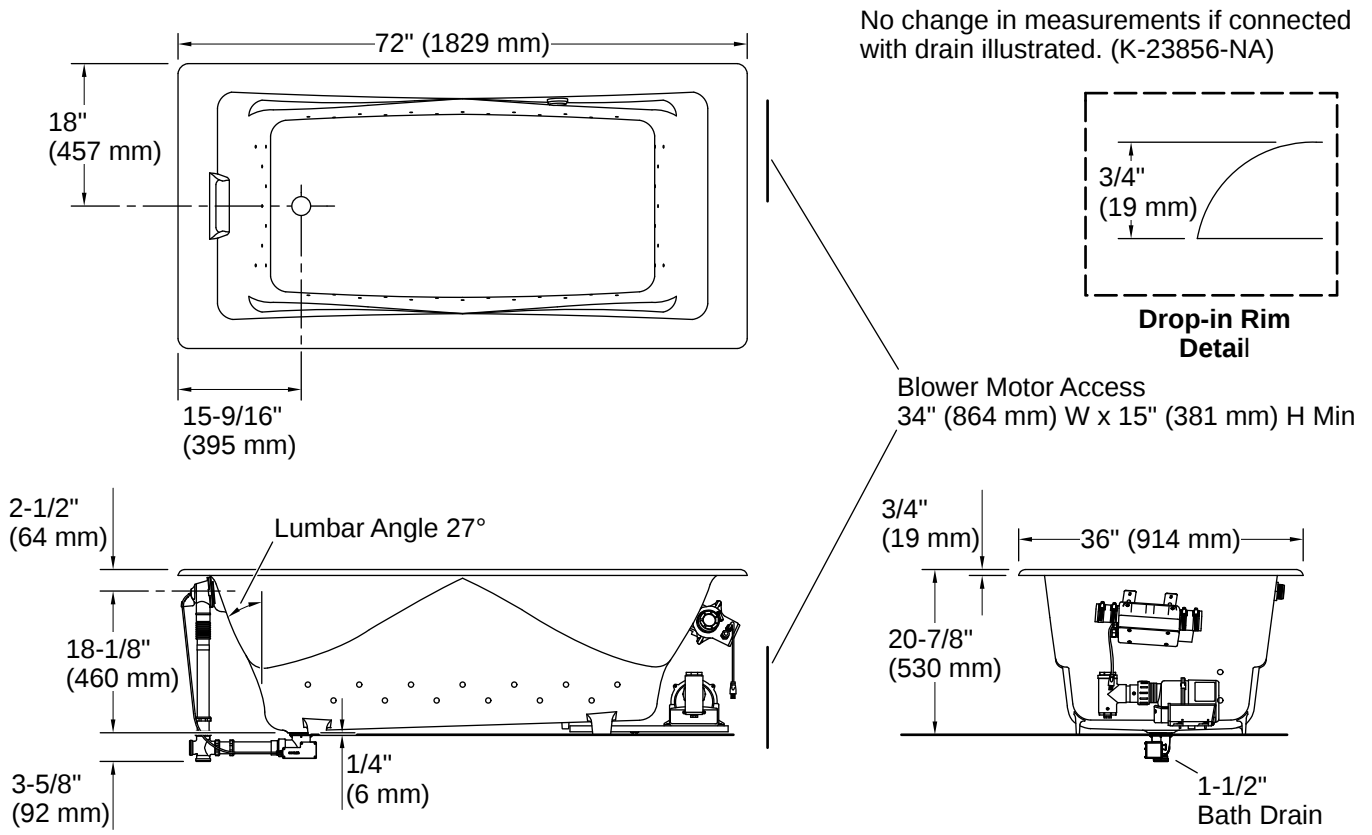

Installation

- Drop-in or undermount
- Reversible drain
- 120 V electrical requirement allows for easy installation with standard outlet
- Requires two dedicated circuits
- Requires cable pop-up bath drain and bath drain trim (sold separately)

Installation Notes

Install this product according to the installation instructions.

Measure your actual product for rough-in details.

The hot water supply should be 70% of the capacity of the bath or greater. Installations will vary.