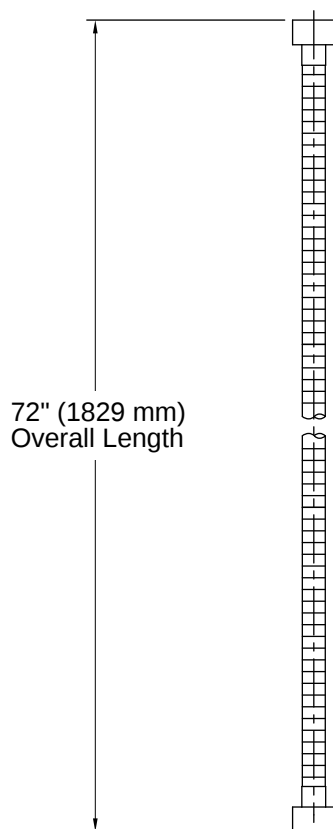

Installation Notes

Install this product according to the installation instructions.

ADA, OBC, CSA B651 compliant when installed to the specific requirements of these regulations.