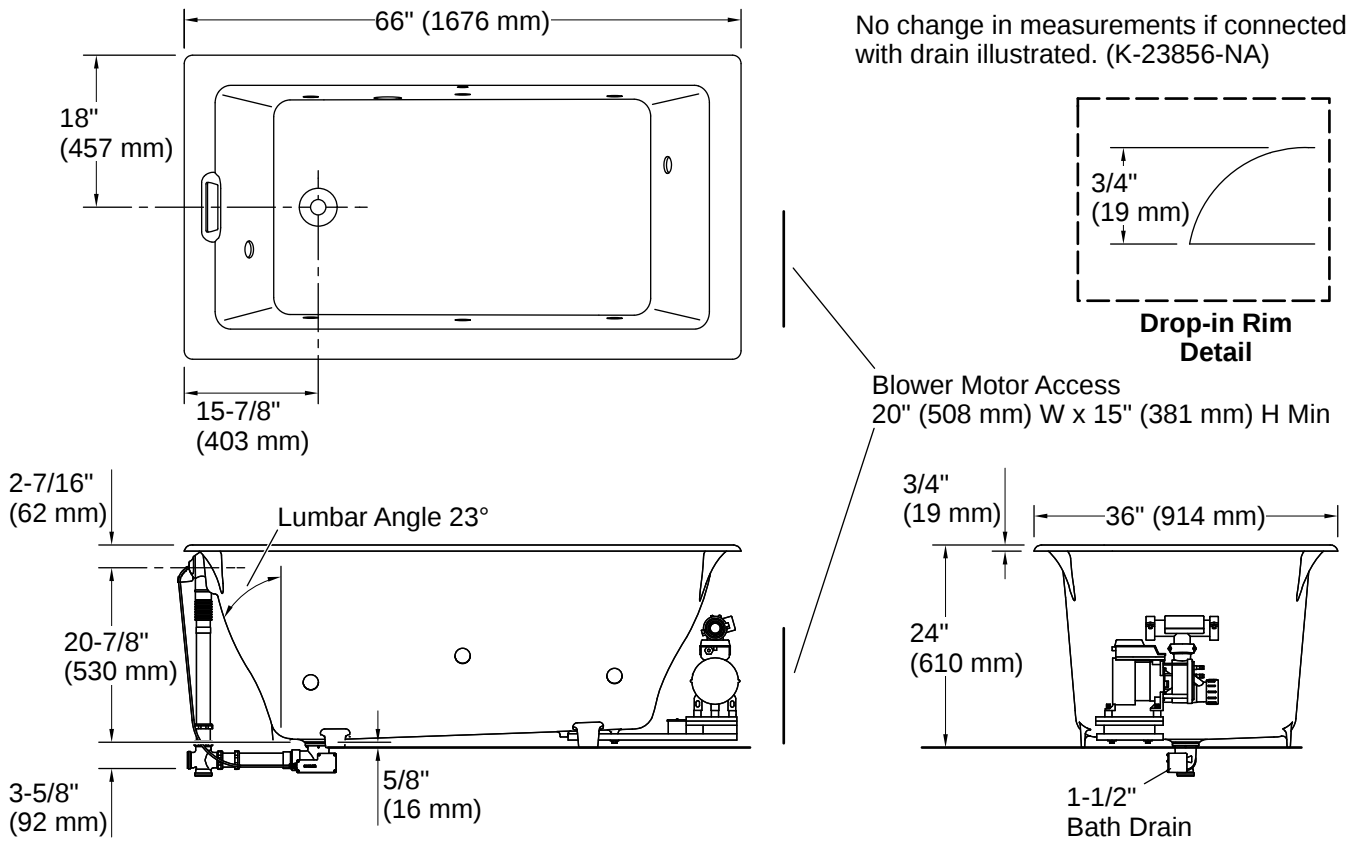

No change in measurements if connected with drain illustrated. (K-23856-NA)

Installation

- Drop-in or undermount
- Reversible drain

Installation Notes

Install this product according to the installation instructions.

Measure your actual product for rough-in details.
The hot water supply should be 70% of the capacity of the bath or greater. Installations will vary.