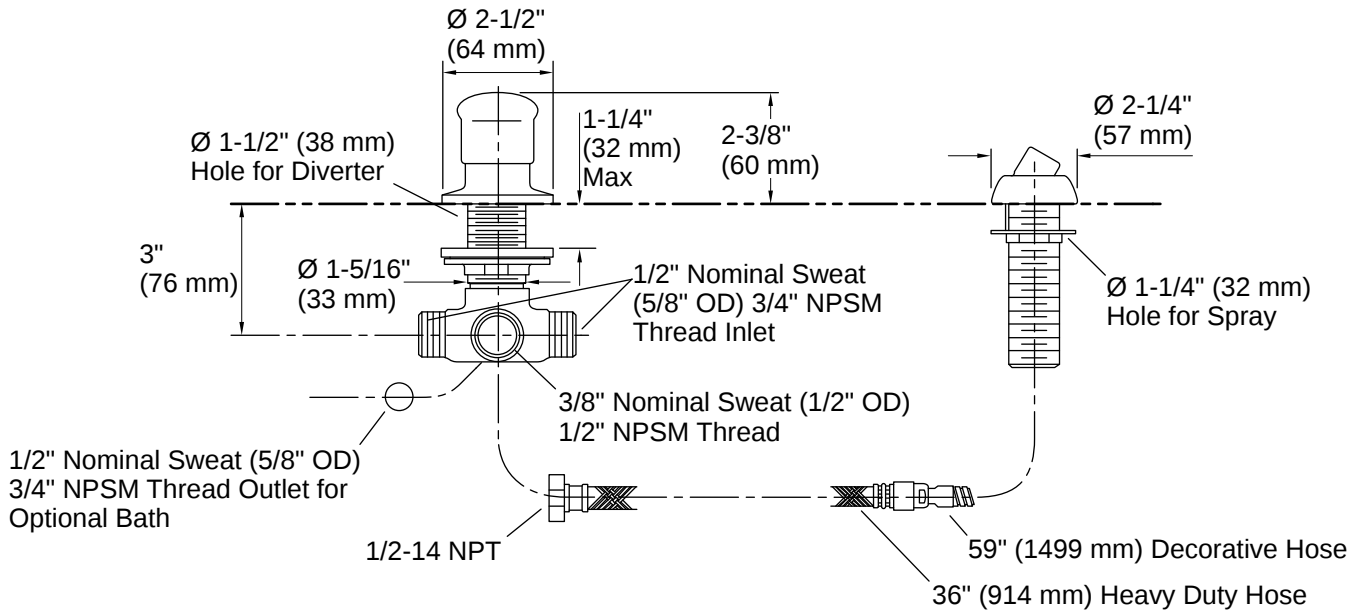

Installation

- Bath- or deck-mount

Installation Notes

Install this product according to the installation instructions.