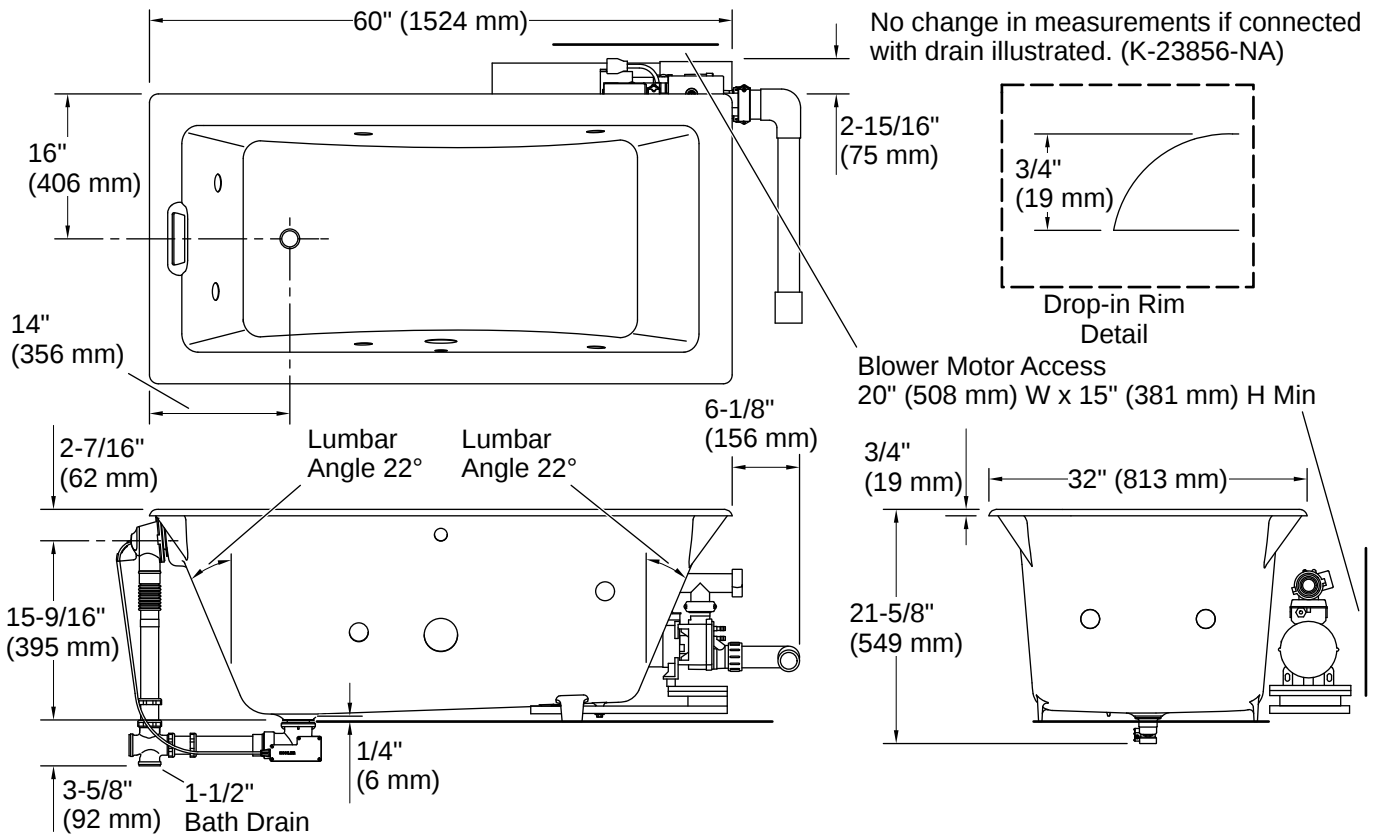

Installation

- Drop-in or undermount
- Reversible drain

Installation Notes

Install this product according to the installation instructions.

Measure your actual product for rough-in details.

The hot water supply should be 70% of the capacity of the bath or greater. Installations will vary.

ADA compliant when installed to the specific requirements of these regulations.