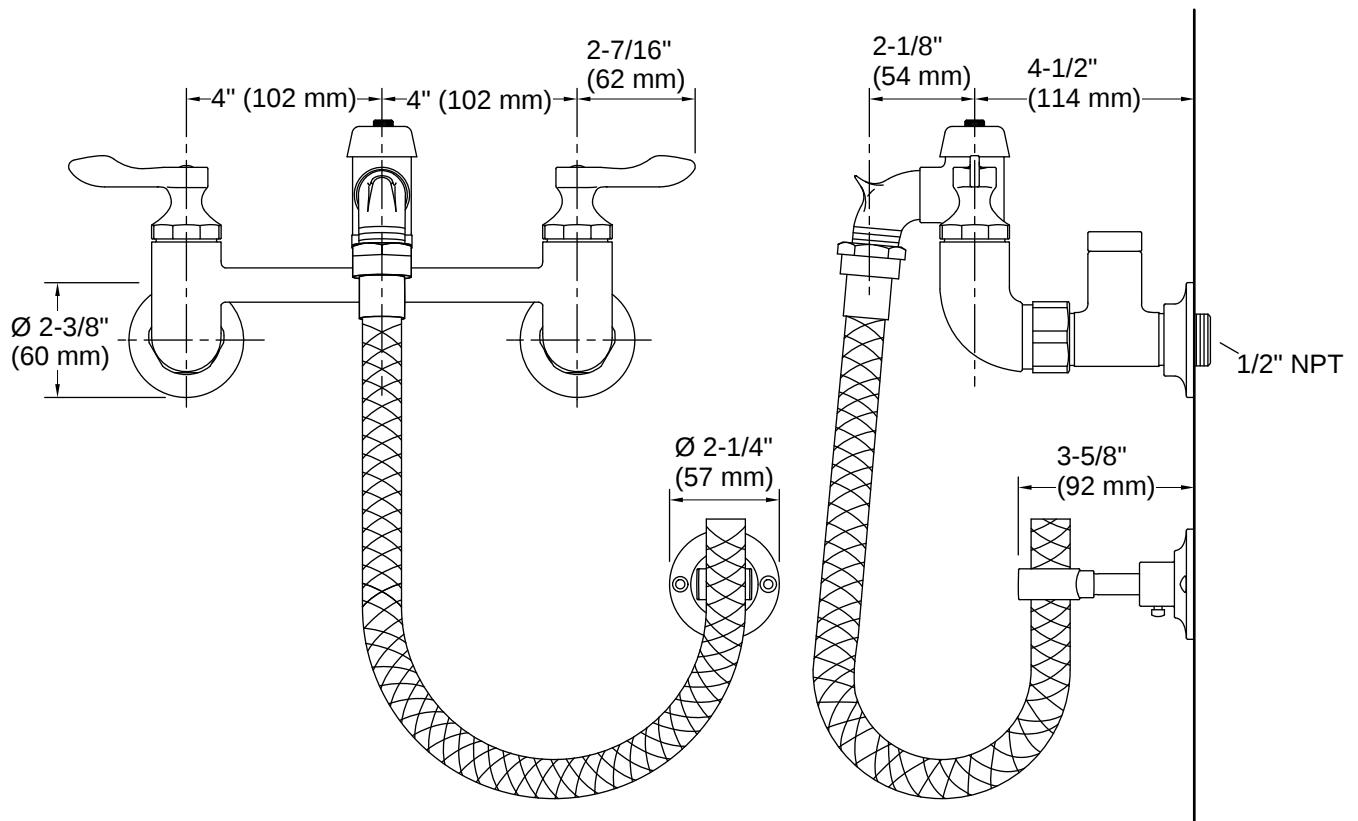

## Features

- 8" (203 mm) center
- 6-5/8" (168 mm) wall-to-spout outlet with pail hook
- 1/4-turn full brass ceramic valve
- 13.5 gal/min (51 l/min) flow rate at 60 psi (4.1 bar)
- 2-7/16" vandal-resistant metal lever handles
- Threaded spout for hose connection
- Atmospheric vacuum breaker to prevent back flow (not intended for continuous pressure)
- Integral supply stops with lock key for easy and convenient access
- Includes 6 ft rubber hose and wall hook
- Drain sold separately

### Spout

Spout Reach:                                6-5/8" (168 mm)

## Installation

- Eccentric inlet shanks for easy installation